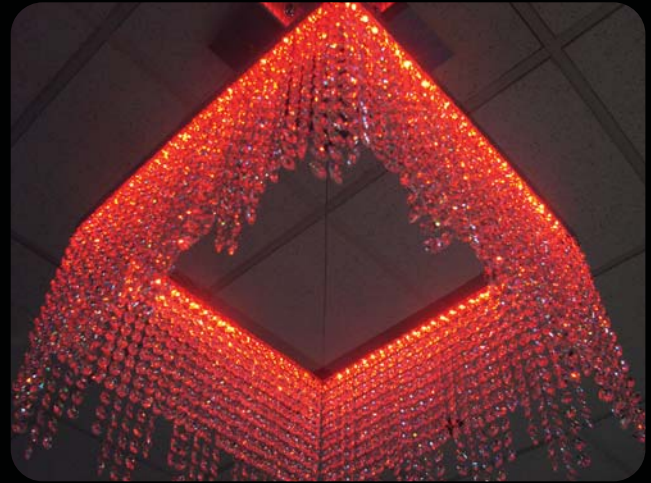

Quad

illuminator

Introducing the Quad Illuminator, a contemporary new concept in the way we produce light. The Quad Illuminator is made from solid brass extrusion and is polished chrome plated for a luxurious look. The light source is contained within the polished chrome extrusion, and emits its colour changing effect between two layers of *Swarovski Strass* crystal, that is world renowned for a quality and sparkle effect. The light source is an RGB colour changing strip light - the ultimate in colour changing effect - and is controlled via the supplied RF remote control.

The owner has the ability to alter the colour changing effect and even pause on their favourite colour. The Quad Illuminator is wire suspended to give you that floating effect and wow factor.

The Quad Illuminator is available in the following sizes:

RGB 250mm², 350mm², 450mm², 550mm²

You also have the option to use our high power white LED if you don't want the colour changing effect.

200mm², 300mm², 400mm², 500mm²

Quad illuminator complete with:

'Light and crystal were made for one another. The full beauty of crystal is only revealed by light. Only crystal can make the beauty of light visible and ignite a firework display of colors.'

CHAMELEON 
RF REMOTE

Slim line stand alone RGB colour controller with RF remote controller to suit LED strip lights. Multiple colour controls. 11 mode colour changing functions, pause and speed controls. The remote has a working distance of 50 metres.