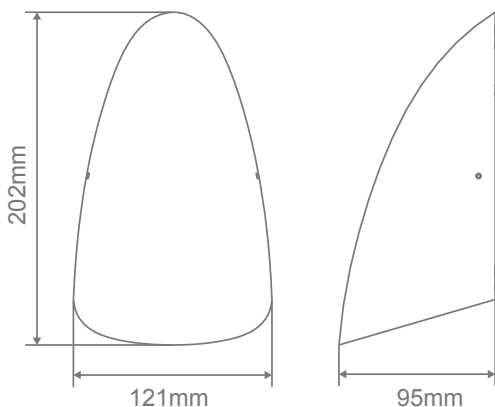

Diagrams / Additional

Item No.	Variant			CCT
	Blk	Dgr	Wht	
FINN-8	22655	22656	22657	TRIO