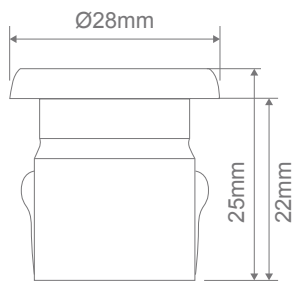

Diagrams / Additional

Cutout: ∅25mm

Item No.	Variant	Colour
VIVID-5PK-RGB	21103	RGB
VIVID-1HD-RGB	21106	RGB