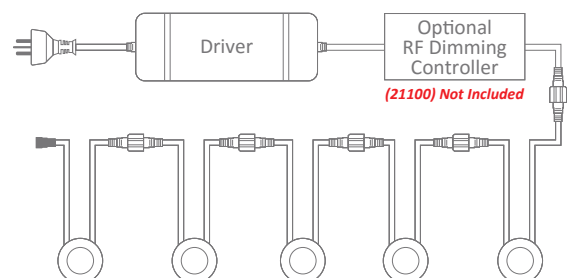

VIVID Single Colour LED Round Deck Light 5 Pack Kit

Description

Introducing the VIVID LED deck light. The VIVID features an output of 0.6W per head, it comes in a 5 pack with the alternative to be expanded up to 10 heads with the original driver. The VIVID is made of Marine Grade Stainless Steel and it comes in warm white and white. Is very easy to install and it has an optional RF Dimming controller.

Specification Features

| | |
|-----------------------|---|
| Input Voltage: | 12V DC |
| Power (W): | 0.6W x 5 |
| IP Rating (IP): | 67 |
| Lumens (lm): | Warm White 3000K - 13lm x 5 White 5000K - 14lm x 5 |
| LED type: | Epistar SMD |
| CCT: | 3000K - 5000K |
| CRI: | ≥70 |
| Beam angle (°): | 120° |
| Dimmable: | Yes (RF dimming controller - 21100) |
| Lifespan (hrs): | 50,000hrs |
| Cutout (∅): | ∅25mm |
| Sustainable Pressure: | 100kgs (Max) |

VIVID RGB LED Round Deck Light 5 Pack Kit

Description

Introducing the VIVID LED deck light. The VIVID features an output of 0.6W per head, it comes in a 5 pack with the alternative to be expanded up to 10 heads with the original driver. The VIVID is made of Marine Grade Stainless Steel, is very easy to install and comes with a RF colour controller.

Specification Features

| | |
|-----------------------|----------------------------------|
| Input Voltage: | 12V DC |
| Power (W): | 0.6W x 5 |
| IP rating (IP): | 67 |
| LED type: | Epistar |
| CRI: | ≥70 |
| Beam angle (°): | 120° |
| Dimmable: | Step Dim using Colour Controller |
| Lifespan (hrs): | 50,000hrs |
| Cutout (∅): | ∅25mm |
| Sustainable Pressure: | 100kgs (Max) |