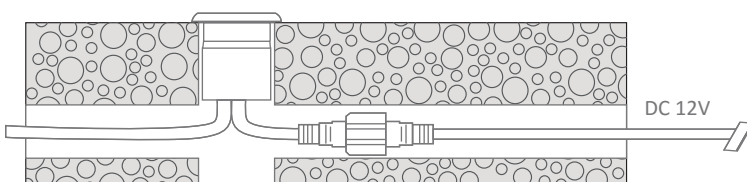

VIVID Single Colour LED Round Deck Light 5 Pack Kit

Description

Introducing the VIVID LED deck light. The VIVID features an output of 0.6W per head, it comes in a 5 pack with the alternative to be expanded up to 10 heads with the original driver. The VIVID is made of Marine Grade Stainless Steel and it comes in warm white and white. Is very easy to install and it has an optional RF Dimming controller.

Specification Features

| | |
|-----------------------|---|
| Input Voltage: | 12V DC |
| Power (W): | 0.6W x 5 |
| IP Rating (IP): | 67 |
| Lumens (lm): | Warm White 3000K - 13lm x 5 White 5000K - 14lm x 5 |
| LED type: | Epistar SMD |
| CCT: | 3000K - 5000K |
| CRI: | ≥70 |
| Beam angle (°): | 120° |
| Dimmable: | Yes (RF dimming controller - 21100) |
| Lifespan (hrs): | 50,000hrs |
| Cutout (∅): | ∅25mm |
| Sustainable Pressure: | 100kgs (Max) |

VIVID RGB LED Round Deck Light 5 Pack Kit

Description

Introducing the VIVID LED deck light. The VIVID features an output of 0.6W per head, it comes in a 5 pack with the alternative to be expanded up to 10 heads with the original driver. The VIVID is made of Marine Grade Stainless Steel, is very easy to install and comes with a RF colour controller.

Specification Features

| | |
|-----------------------|----------------------------------|
| Input Voltage: | 12V DC |
| Power (W): | 0.6W x 5 |
| IP rating (IP): | 67 |
| LED type: | Epistar |
| CRI: | ≥70 |
| Beam angle (°): | 120° |
| Dimmable: | Step Dim using Colour Controller |
| Lifespan (hrs): | 50,000hrs |
| Cutout (∅): | ∅25mm |
| Sustainable Pressure: | 100kgs (Max) |