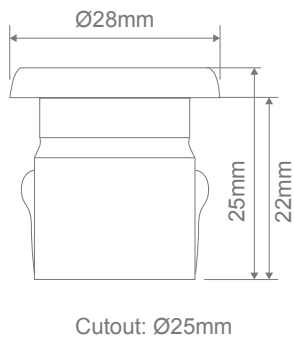

Diagrams / Additional