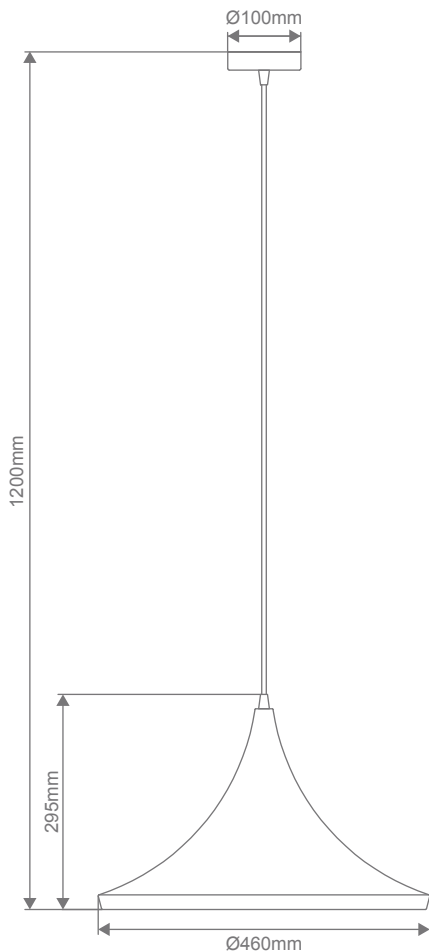

LAYA-460 Metal Pendant

Description

Laya metal pendant series offers a contemporary minimalist feel, suitable for hallways, breakfast bench, bedrooms, living rooms, as well as cafes and bars. Available with matching suspension, ceiling canopy, and choice of Brushed Brass, Brushed Copper, Brushed Nickel, Matt Black and Satin White shades.

Specification Features

Input Voltage: 240V
 Power (W): Max 60W
 IP rating (IP): 20
 Requires: 1xE27 Globe. Not included

Diagrams / Additional

Item No.	Variant	Colour Finish
LAYA-460	31405	Brushed Brass
	31406	Brushed Copper
	31407	Brushed Nickel
	31408	Black
	31409	White