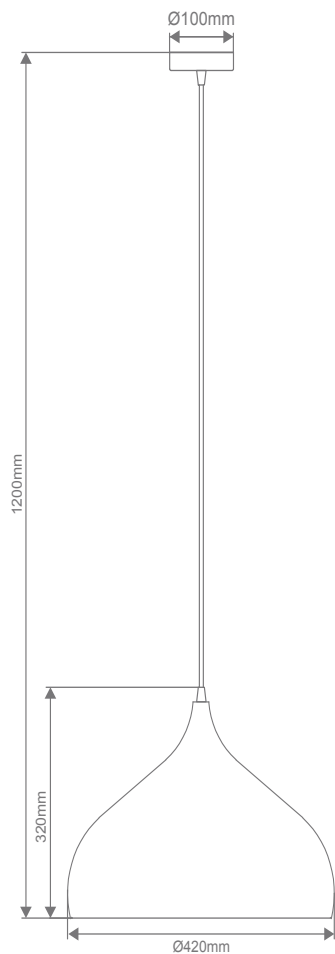

NOVA-420 Metal Pendant

Description

Nova metal pendant series offers a contemporary minimalist feel, suitable for hallways, breakfast bench, bedrooms, living rooms, as well as cafes and bars. Available with matching suspension, ceiling canopy, and choice of Brushed Brass, Brushed Copper, Brushed Nickel, Matt Black and Satin White shades.

Specification Features

Input Voltage: 240V
 Power (W): Max 60W
 IP rating (IP): 20
 Requires: 1xE27 Globe. Not included

Diagrams / Additional

Item No.	Variant	Colour Finish
NOVA-420	31430	Brushed Brass
	31431	Brushed Copper
	31432	Brushed Nickel
	31433	Black
	31434	White