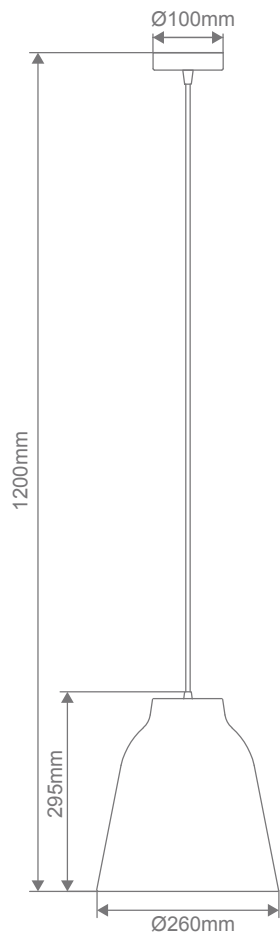

ZOEY-260 Metal Pendant

Description

Zoey metal pendant series offers a contemporary minimalist feel, suitable for hallways, breakfast bench, bedrooms, living rooms, as well as cafes and bars. Available with matching suspension, ceiling canopy, and choice of Brushed Brass, Brushed Copper, Brushed Nickel, Matt Black and Satin White shades.

Specification Features

Input Voltage: 240V
Power (W): Max 60W
IP rating (IP): 20

Requires: 1xE27 Globe. Not included

Diagrams / Additional

Item No.	Variant	Colour Finish
ZOEY-260	31374	Brushed Brass
	31375	Brushed Copper
	31376	Brushed Nickel
	31377	Black
	31378	White