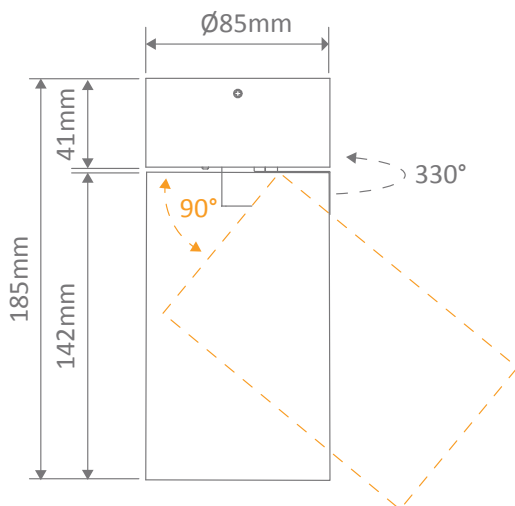

Diagrams / Additional

Item No.	Variant	Colour Temperature
PISTOL-15-BLK	20632	3000K
	20633	4000K
	20634	5000K
PISTOL-15-WHT	20635	3000K
	20636	4000K
	20637	5000K