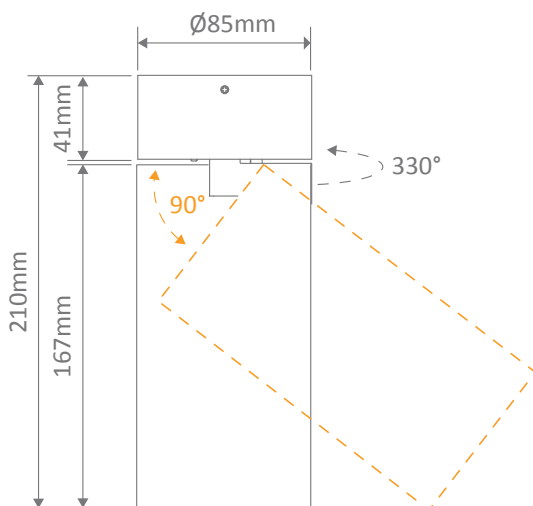

Diagrams / Additional

Item No.	Variant	Colour Temperature
PISTOL-25-BLK	20638	3000K
	20639	4000K
	20640	5000K
PISTOL-25-WHT	20641	3000K
	20642	4000K
	20643	5000K