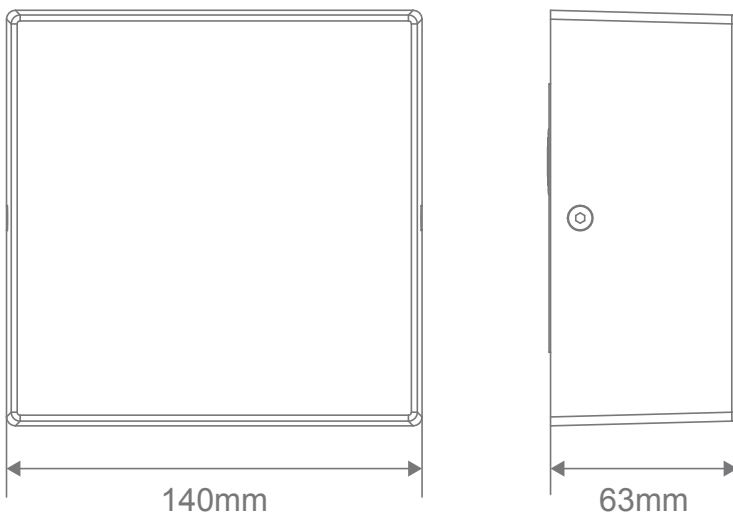

CUBA-10 LED Wall Light

Description

The CUBA is a modern and stylish IP65 Wall light series that offers a modern, minimalistic and uniform solution to front facades or back patio areas where ambient lighting is required, as well as lighting sides of the house. The CUBA-10 provides a bright light output and even ambient light effect through the specially designed opal acrylic diffuser, combined with clear-cut edging. Featuring a die-cast Aluminium backplate frame for sturdy and durable installation. Available in Warm White 3000K or White 5000K colour temperatures. Backed by our 3 Year Replacement Warranty.

Specification Features

Input Voltage: 240V AC
 Power (W): 10W
 IP rating (IP): 65
 Lumens (lm): Warm White 3000K - 880lm
 White 5000K - 920lm
 LED type: COB
 CCT: 3000K - 5000K
 CRI: ≥80
 Dimmable: No
 Lifespan (hrs): 50,000hrs

Diagrams / Additional

Item No.	Variant	CCT
CUBA-10	19880	3000K
	19881	5000K