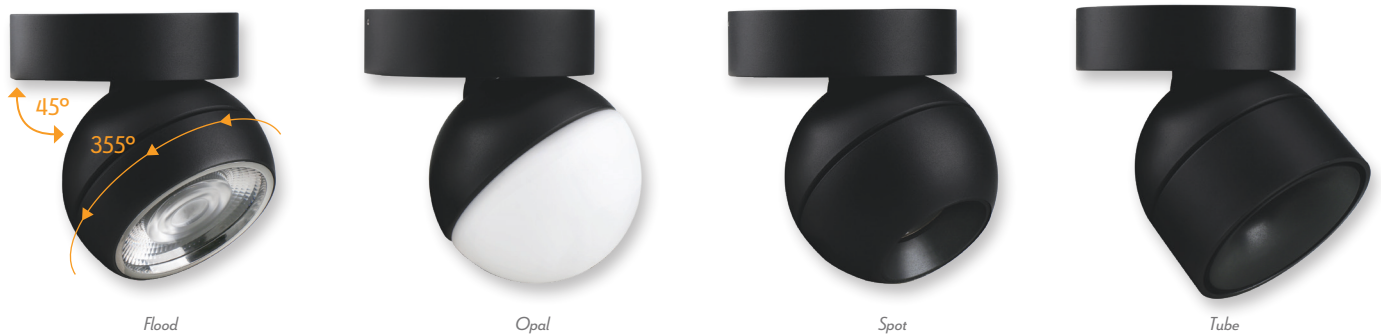

## Moon SM Surface Mounted LED Ceiling Light

### Description

MOON Series is one of the most well designed series that allows a versatile range of products to be suitable for almost any interior application. MOON Series combines a stylish half sphere body design with a dedicated fascia depending on the light effect required. Part of a family of pendant light, semi-recessed light, track light, track pendant light, surface mounted light as well as a wall light. Featuring painted Matt White and Matt Black colour options. Power Switchable from 6W or 9W depending on your choice of brightness level. Fully dimmable with suitable dimmers. Tri-colour switchable – choose between 3000K Warm White, 4000K Neutral White or 5000K White. Decide which effect your MOON series light will offer you – Flood Fascia, Spot Fascia, Opal Fascia or Tube Fascia.

### Specification Features

- Input Voltage: 240V
- Power (W): 6/9W
- IP rating (IP): 20
- LED type: SMD
- CCT: 3000K - 4000K - 5700K (Switchable)
- CRI: ≥90
- Dimmable: Yes\*
- Lifespan (hrs): 50,000hrs

\*Fully dimmable with suitable dimmers.

Item No.	Variant	CCT	
		Blk	Wht
MOON-SM	FLD	22812	22813
	OPAL	22814	22815
	SPOT	22816	22817
	TUBE	22818	22819
		TRIO	

6W - Lumen Output				Neutral White 4000K				White 5700K							
Warm White 3000K				Flt-60°	Opal-130°	Spot-30°	Tube-60°	Flt-60°	Opal-130°	Spot-30°	Tube-60°	Flt-60°	Opal-130°	Spot-30°	Tube-60°
Flt-60°	Opal-130°	Spot-30°	Tube-60°	Flt-60°	Opal-130°	Spot-30°	Tube-60°	Flt-60°	Opal-130°	Spot-30°	Tube-60°	Flt-60°	Opal-130°	Spot-30°	Tube-60°
477lm	433lm	498lm	430lm	556lm	504lm	534lm	504lm	561lm	513lm	536lm	515lm	561lm	513lm	536lm	515lm