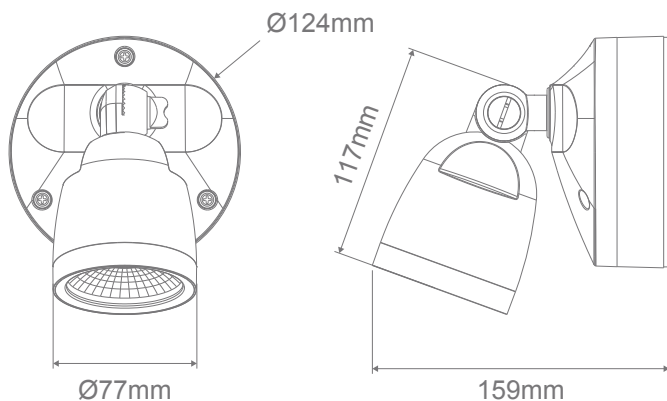

MURO-ECO-10 10W Single Spotlight

Description

The MURO-ECO LED Security Spotlight Series provides a high brightness light output solution for outdoor lighting. Rated at IP65, and with a Polycarbonate construction, the MURO-ECO can brave the elements while providing you with a consistent wash of LED light over your favourite outdoor areas as well as coastal areas. The MURO-ECO features a fast installation backplate with male/female plug and slimline sensor, enabling detection and automatic power-up of this super bright LED spotlight. Choose from 3000K/4000K/5000K colour temperature output of the spotlight with a dip switch at the back of the fitting. Available in Black and White colour options with the choice of with or without sensor.

Specification Features

Input Voltage:	240V
Power (W):	10W
IP rating (IP):	IP65
Lumens (lm):	Warm White 3000K - 1000lm Neutral White 4000K - 1050lm White 5000K - 1000lm
LED type:	COB
CCT:	3000K - 4000K - 5000K (Switchable)
CRI:	≥90
Beam angle (°):	100°
Dimmable:	No
Lifespan (hrs):	30,000hrs
Material:	Polycarbonate

Diagrams / Additional

Item No.	Variant		CCT
	Wht	Blk	
MURO-ECO-10	25071	25070	TRIO