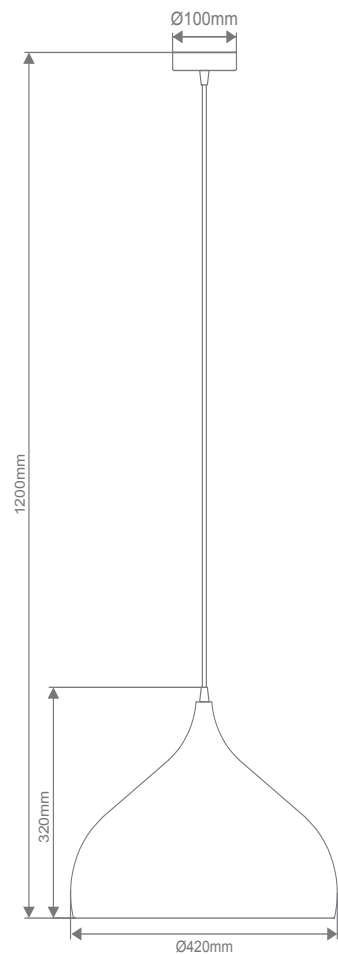

NOVA-420 Metal Pendant

Description

Nova metal pendant series offers a contemporary minimalist feel, suitable for hallways, breakfast bench, bedrooms, living rooms, as well as cafes and bars. Available with matching suspension, ceiling canopy, and choice of Brushed Brass, Brushed Copper, Brushed Nickel, Matt Black and Satin White shades.

Specification Features

Input Voltage: 240V
 Power (W): Max 60W
 IP rating (IP): 20
 Requires: 1x E27 Globe. Not included

Diagrams / Additional

Item No.	Variant	Colour Finish
NOVA-420	31430	Brushed Brass
	31431	Brushed Copper
	31432	Brushed Nickel
	31433	Black
	31434	White