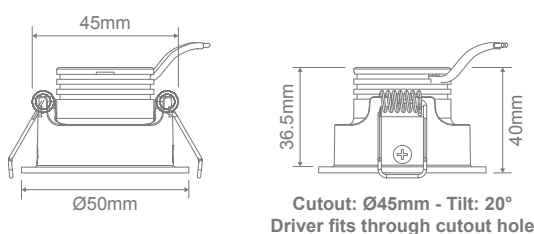

Diagrams / Additional

Item No.	Variant		CCT
	Wht	Blk	
PICO-3-TILT	21578	21577	TRIO
	DALI		
	21663	21664	TRIO

Please note - DALI Driver may not fit into cutout hole, and may need to be installed by other means.