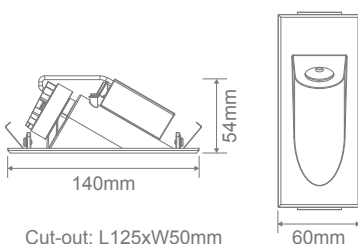

Diagrams / Additional

Item No.	Variant		CCT
	Blk	Wht	
CAMINO-240V-RECT	21767	21763	TRIO