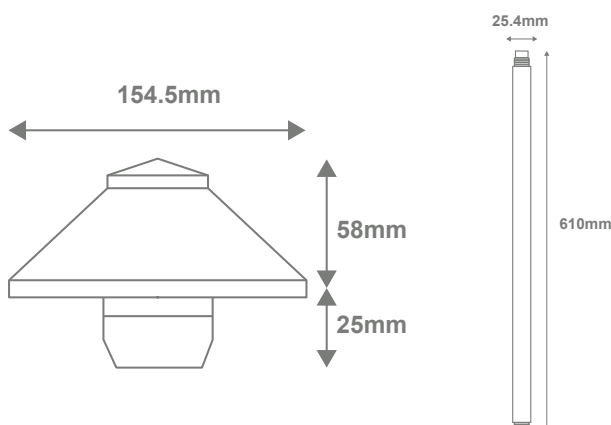

Dusk Path 610 Medium 610mm LED Path Light

Description

The DUSK-PATH Series Garden Spike Light offers a durable weatherproof solution to lighting up low level shrubs, plants and pathways where ambient lighting is required. Constructed from Solid Brass, and finished in a Bronze or Black finish. Complete with 4W Tri-Colour LED Bi-Pin G5.3 12V DC lamp. Choose from 3000K Warm White, 4000K Neutral White or 5000K White colour temperature options. Available in Two Post height options: 457mm and 610mm, as well as the choice of small, medium and large mushroom head sizes, allowing for the perfect look for your garden bed or pathway. Requires a 12V DC Constant Voltage LED Driver. Backed by a 5 Year Warranty.

Specification Features

Input Voltage:	12V DC
Power (W):	4W
IP rating (IP):	IP65
Lumens (lm):	Warm White 3000K - 330lm Neutral White 4000K - 350lm White 5000K - 330lm
LED type:	SMD Tri-Colour
CCT:	3000K - 4000K - 5000K (Switchable)
CRI:	≥90
Beam angle (°):	90°
Dimmable:	No
Lifespan (hrs):	50,000hrs
Cable Length:	2 Metres

Requires: 12V DC Constant Voltage LED Driver (Wire in Parallel)

Diagrams / Additional

Item No.	Variant		CCT
	Bronze	Black	
DUSK-PATH-610-M	19105	19113	TRIO