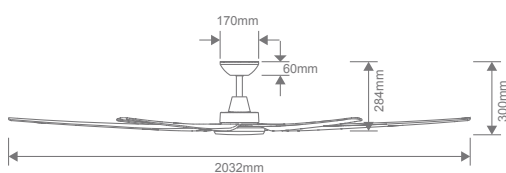

Specification Features

Input Voltage:	240V AC
Power (W):	55W
Type of motor:	DC
Blade Pitch:	13°
Blade Length:	80" - 2030mm
Net Weight:	8.4kgs
Construction:	ABS Polymer motor, canopy and blades
IP Rating:	IPX0
Winter/Summer Function:	Yes
Tropically Rated	Yes
Extension Rod Available:	Yes
Remote Control:	Yes (9 Speed)

AirFlow m³/h

Speeds

1	2	3	4	5	6	7	8	9
11058	13267	14417	15696	16529	17438	17615	18254	22318

Optional Light Kit

Luminaire (LED)	18W	Lumen Output:		
CCT:	3000K - 4000K - 6000K (Switchable)	3000K	4000K	6000K
Dimmable:	Yes	1800lm	1900lm	1950lm
Luminaire Lifespan (hrs)	10,000hrs	CRI		
Net Weight:	0.38kgs	≥80		

Box 1 of 2 Measurements: 402mm x 257mm x 294mm

Box 2 of 2 Measurements: 965mm x 120mm x 100mm

Box 1 of 2 Gross Weight: 6kgs

Box 2 of 2 Gross Weight: 4.3kgs

Diagrams / Additional

GLIDE-80

GLIDE-80-L

Item No.	Variant	
	Blk	Wht
GLIDE-80	60157	60156
GLIDE-LIGHT-KIT	60162	60161
CFA-DR1	60100	60101