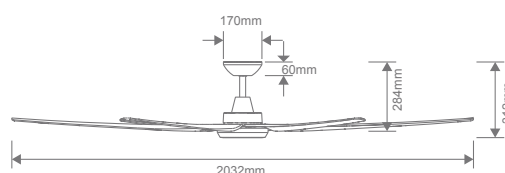

Specification Features

Input Voltage:	240V AC
Power (W):	55W
Type of motor:	DC
Blade Pitch:	13°
Blade Length:	80" - 2030mm
Net Weight:	8.4kgs
Construction:	ABS Polymer motor, canopy and blades
IP Rating:	IPX0
Winter/Summer Function:	Yes
Tropically Rated	Yes
Extension Rod Available:	Yes
Remote Control:	Yes (9 Speed)

Box 1 of 2 Measurements: 402mm x 257mm x 294mm

Box 2 of 2 Measurements: 965mm x 120mm x 100mm

Box 1 of 2 Gross Weight: 6kgs

Box 2 of 2 Gross Weight: 4.3kgs

Diagrams / Additional

GLIDE-80

GLIDE-80-L

Item No.	Variant	
	Blk	Wht
GLIDE-80	60157	60156
GLIDE-LIGHT-KIT	60162	60161
CFA-DR1	60100	60101