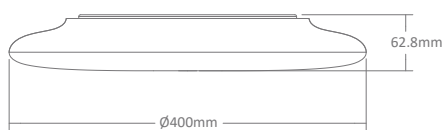

Diagrams / Additional

Order Code: 20876
Product Code: MONDO-400-RND-W-WW
Colour: White
Order Code: 20878
Product Code: MONDO-400-RND-W-W
Colour: White