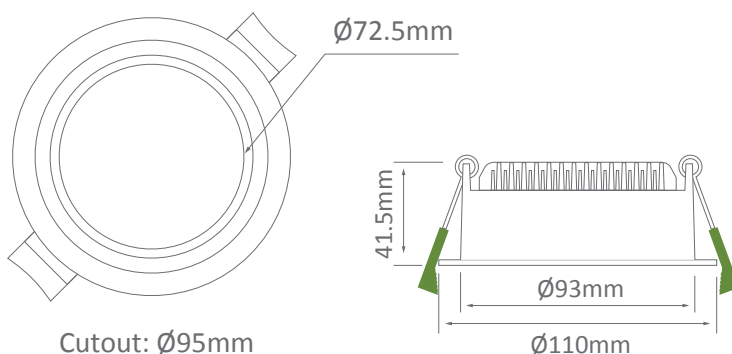

Diagrams / Additional

4.5 Star Rating 11/2014

LED BENCHMARK .COM