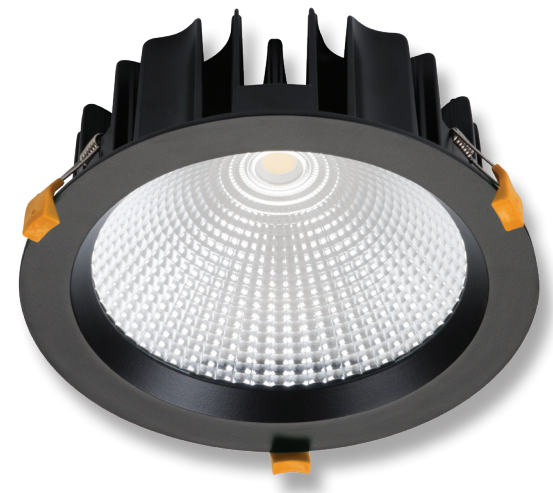

## NEO-35 Downlight

### Description

The NEO-35 is the third in the line-up of single point COB LED down lights. Features include deep set frame and glass diffuser with a choice of a black or satin white powder coated finish. Light is provided from a single point COB high performing LED with a perfectly matched 60° optical reflector. The reflector behaves in much the same way as a metal halide fixture does with the favourable scallop style illumination. Added benefits of an IP44 rating and fully mains dimmable LED driver makes this a perfect alternative to metal halide and PLC styled down lights. Applications include schools, shopping centres, retail shops etc.

### Specification Features

Input Voltage: 240V AC  
 Power (W): 35W  
 IP rating (IP): 44\*  
 Lumens (lm): Warm White 3000K - 3100lm  
 Neutral White 4000K - 3150lm  
 White 5000K - 3200lm  
 LED type: EPISTAR COB  
 CCT: 3000K - 4000K - 5000K  
 CRI: ≥80  
 Beam angle (°): 60°  
 Dimmable: Yes\*\*  
 Lifespan (hrs): 50,000hrs  
 Cutout (∅): ∅200-210mm  
 IPart #: 01633S15-GAJEJB6

\* IP44 rating is from the underside of the down light once installed into the ceiling.  
 \*\* Tested on the Domus dimmer series. May work on other but not tested.