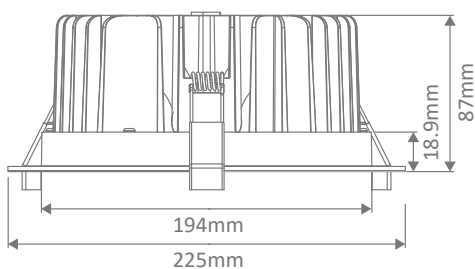

### Description

The NEO-35 is the third in the line-up of single point COB LED down lights. Features include deep set frame and glass diffuser with a choice of a black or satin white powder coated finish. Light is provided from a single point COB high performing LED with a perfectly matched 60° optical reflector. The reflector behaves in much the same way as a metal halide fixture does with the favourable scallop style illumination. Added benefits of an IP44 rating and fully mains dimmable LED driver makes this a perfect alternative to metal halide and PLC styled down lights. Applications include schools, shopping centres, retail shops etc.

### Specification Features

Input Voltage: 240V AC  
 Power (W): 35W  
 IP rating (IP): 44\*  
 Lumens (lm): Warm White 3000K - 3100lm  
 Neutral White 4000K - 3150lm  
 White 5000K - 3200lm  
 LED type: EPISTAR COB  
 CCT: 3000K - 4000K - 5000K  
 CRI: ≥80  
 Beam angle (°): 60°  
 Dimmable: Yes\*\*  
 Lifespan (hrs): 50,000hrs  
 Cutout (∅): ∅200-210mm  
 IPart #: 01633S15-GAJEJB6

### Diagrams / Additional

Cutout: 200-210mm

Item No.	Variant	Colour
NEO-35-WHT	20580	Warm White
	20584	Neutral White
	20581	White
NEO-35-BLK	20463	Warm White
	20464	Neutral White
	20465	White