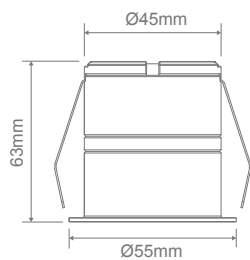

### Specification Features

Input Voltage:	240V
Power (W):	7W
IP Rating (IP):	54*
Lumens (lm):	Warm White 3000K - 390lm Neutral White 4000K - 470lm White 5700K - 460lm
LED type:	COB
CCT:	3000K - 4000K - 5700K (Switchable)
CRI:	≥80
Beam angle (°):	24°
Dimmable:	Yes**
Lifespan (hrs):	50,000hrs
Cutout (Ø):	Ø50mm

### Diagrams / Additional

Cutout: Ø50mm  
Driver fits through cutout hole

Item No.	Variant		CCT
	Wht	Blk	
PICO-7	21582	21581	TRIO
	DALI		
	21665	21666	TRIO