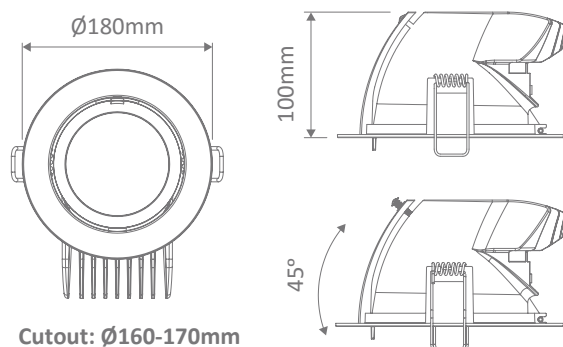

Diagrams / Additional

Item No.	Variant		Colour
	Wht	Blk	
SCOOP-25	20574	20453	Warm White
	20569	20454	Neutral White
	20575	20456	White
	DALI		
	21721	21724	Warm White
	21722	21725	Neutral White
	21723	21726	White

Note: The black version of this product is a special order and it requires up to an 8 week lead time when ordering.