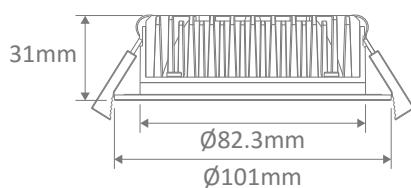

### Specification Features

|                 |                                                                                |
|-----------------|--------------------------------------------------------------------------------|
| Input Voltage:  | 240V AC                                                                        |
| Power (W):      | 13W                                                                            |
| IP rating (IP): | 44*                                                                            |
| Lumens (lm):    | Warm White 3000K - 800lm<br>Neutral White 4000K - 850lm<br>White 5700K - 900lm |
| LED type:       | SMD                                                                            |
| CCT:            | 3000K - 4000K - 5700K (Switchable)                                             |
| CRI:            | ≥80                                                                            |
| Beam angle (°): | 90°                                                                            |
| Dimmable:       | Yes**                                                                          |
| Lifespan (hrs): | 50,000hrs                                                                      |
| Cutout (p):     | Ø90-95mm                                                                       |

### Diagrams / Additional

Ø90mm Cutout

| Item No. | Variant |       | CCT  |
|----------|---------|-------|------|
|          | Wht     | Blk   |      |
| TEK-13   | 20443   | 20621 | TRIO |
|          | DALI    |       |      |
|          | 21598   | 21599 | TRIO |