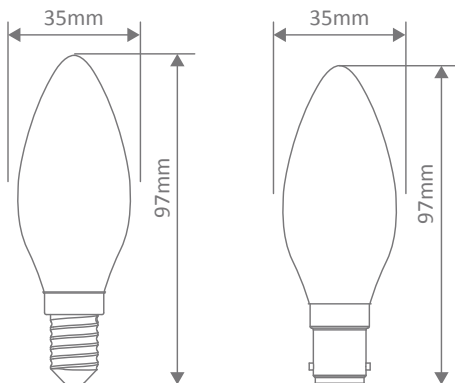

Candle Carbon Filament Bulb

Description

Introducing the tungsten carbon filament lamp range from Domus. These classic style vintage bulbs are a great choice for decorative pendants and table lamps. Offering a warm decorative glow to create a warm modern feel. Candle shape is available in 25W, and with a choice of E14 and B15 lamp bases.

Specification Features

Input Voltage: 240V
 Power (W): 25W
 IP rating (IP): 20
 Lumens (lm): 175lm
 CCT: 2000K
 Beam angle (°): 280°
 Socket: E14 - B15
 Dimmable: Yes
 Lifespan (hrs): 2,500-3,000hrs

Diagrams / Additional