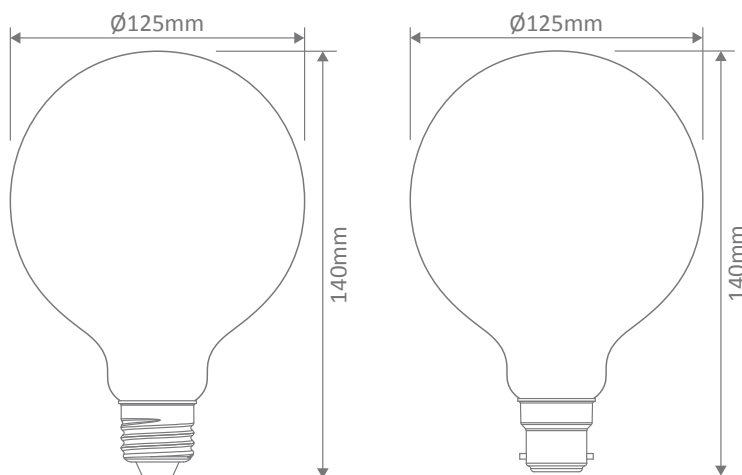

Diagrams / Additional

Item No.	Variant	Colour	Socket
CF-25W-G125-SPHERE-B22	65919	2000K	B22
CF-25W-G125-SPHERE-E27	65920	2000K	E27