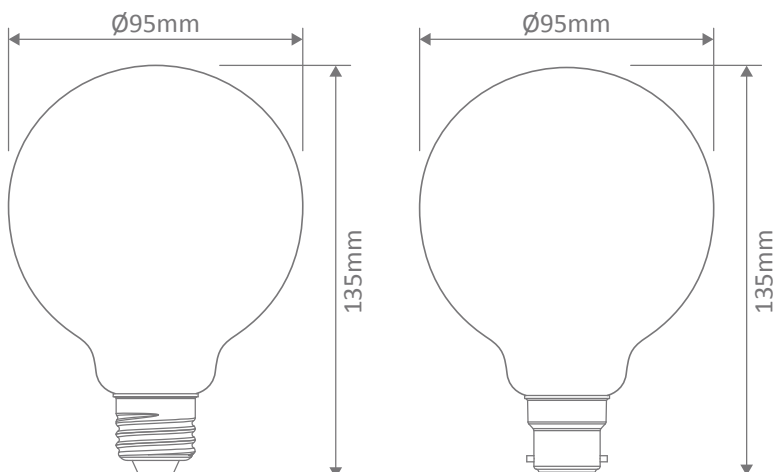

Diagrams / Additional

Item No.	Variant	Colour	Socket
CF-25W-G95-SPHERE-B22	65915	2000K	B22
CF-25W-G95-SPHERE-E27	65916	2000K	E27