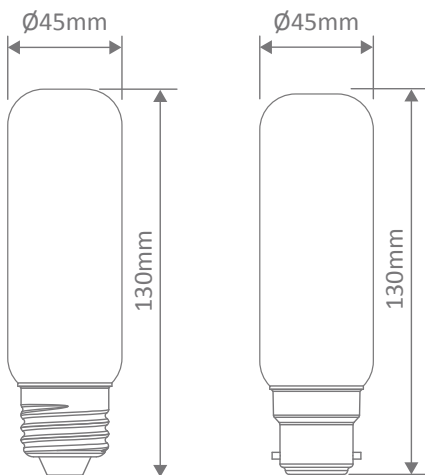

Mini Banana Carbon Filament Bulb

Description

Introducing the tungsten carbon filament lamp range from Domus. These classic style vintage bulbs are a great choice for decorative pendants and table lamps. Offering a warm decorative glow to create a warm modern feel. Mini Banana shape is available in 25W, and with a choice of E27 and B22 lamp bases.

Specification Features

Input Voltage: 240V
 Power (W): 25W
 IP rating (IP): 20
 Lumens (lm): 175lm
 CCT: 2000K
 Beam angle (°): 280°
 Socket: E27 - B22
 Dimmable: Yes
 Lifespan (hrs): 2,500-3,000hrs

Diagrams / Additional

Item No.	Variant	Colour	Socket
CF-25W-MINI-BANANA-B22	65904	2000K	B22
CF-25W-MINI-BANANA-E27	65905	2000K	E27