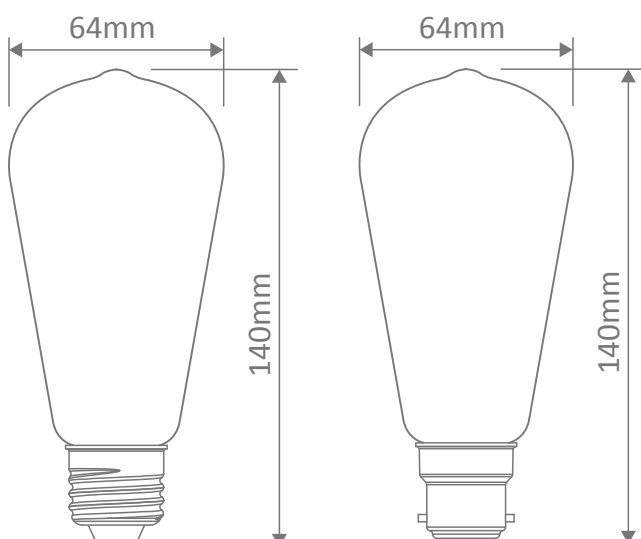

Diagrams / Additional

Item No.	Variant	Colour	Socket
CF-25W-PEAR-B22	65912	2000K	B22
CF-25W-PEAR-E27	65913	2000K	E27