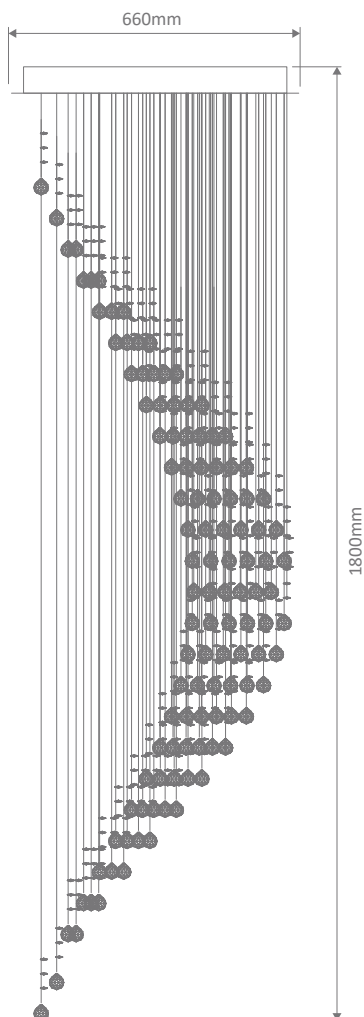

BOOMERANG-66 Crystal LED Pendant

Description

BOOMERANG-66 Crystal LED Pendant complete with polished chrome backplate and utilising K9 crystal.

Specification Features

Input Voltage: 240V
 Power (W): 8x6W
 IP rating (IP): 20
 Lamp Base: GU10
 CCT: 3000K -5000K
 Dimmable: Yes

GU10 6W LED lamps included (20482)

Diagrams / Additional

Crystal Pendant		
Item No.	Variant	Colour
BOOMERANG-66	35022	5000K

Additional Globes		
Item No.	Variant	Colour
GU10 6W LED LAMP	20482	5000K