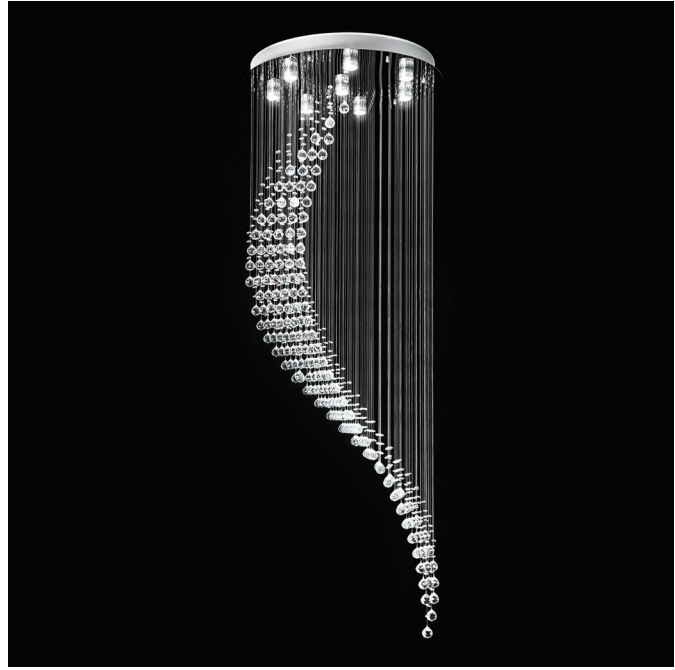

BOOMERANG-66 Crystal LED Pendant

Description

BOOMERANG-66 Crystal LED Pendant complete with polished chrome backplate and utilising K9 crystal.

Specification Features

Input Voltage: 240V
 Power (W): 8x6W
 IP rating (IP): 20
 Lamp Base: GU10
 CCT: 3000K -5000K
 Dimmable: Yes

GU10 6W LED lamps included (20482)

Diagrams / Additional

Crystal Pendant		
Item No.	Variant	Colour
BOOMERANG-66	35022	5000K

Additional Globes		
Item No.	Variant	Colour
GU10 6W LED LAMP	20482	5000K