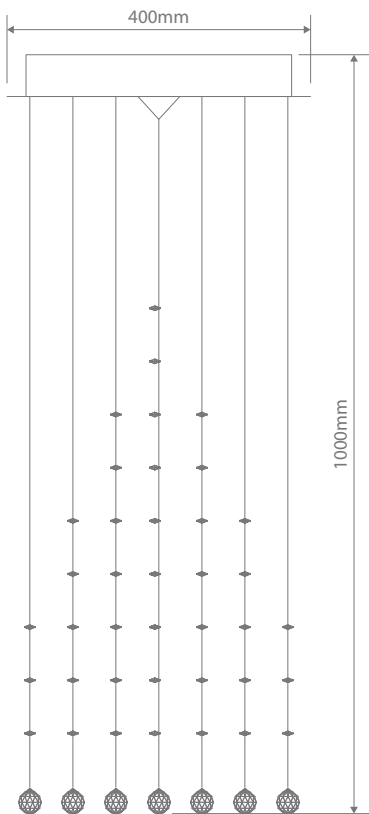

EVEREST-40 Crystal LED Pendant

Description

EVEREST-40 Crystal LED Pendant complete with polished chrome backplate and utilising K9 crystal.

Specification Features

- Input Voltage: 240V
- Power (W): 5x6W
- IP rating (IP): 20
- Lamp Base: GU10
- CCT: 3000K -5000K
- Dimmable: Yes
- GU10 6W LED lamps included (20482)*

Crystal Pendant

Item No.	Variant	Colour
EVEREST-40	35005	5000K

Additional Globes

Item No.	Variant	Colour
GU10 6W LED LAMP	20481	3000K
GU10 6W LED LAMP	20482	5000K

Diagrams / Additional

EVEREST-60 Crystal LED Pendant

Description

EVEREST-60 Crystal LED Pendant complete with polished chrome backplate and utilising K9 crystal.

Specification Features

- Input Voltage: 240V
 - Power (W): 9x6W
 - IP rating (IP): 20
 - Lamp Base: GU10
 - CCT: 3000K -5000K
 - Dimmable: Yes
- GU10 6W LED lamps included (20482)*

Diagrams / Additional

Crystal Pendant

Item No.	Variant	Colour
EVEREST-60	35006	5000K

Additional Globes

Item No.	Variant	Colour
GU10 6W LED LAMP	20481	3000K
GU10 6W LED LAMP	20482	5000K