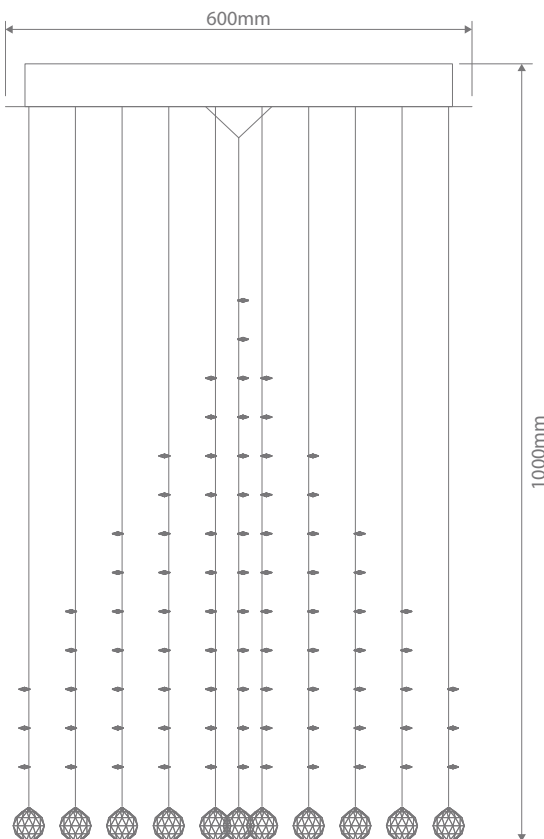

EVEREST-40 Crystal LED Pendant

Description

EVEREST-40 Crystal LED Pendant complete with polished chrome backplate and utilising K9 crystal.

Specification Features

- Input Voltage: 240V
- Power (W): 5x6W
- IP rating (IP): 20
- Lamp Base: GU10
- CCT: 3000K -5000K
- Dimmable: Yes
- GU10 6W LED lamps included (20482)*

Crystal Pendant

Item No.	Variant	Colour
EVEREST-40	35005	5000K

Additional Globes

Item No.	Variant	Colour
GU10 6W LED LAMP	20481	3000K
GU10 6W LED LAMP	20482	5000K

Diagrams / Additional

EVEREST-60 Crystal LED Pendant

Description

EVEREST-60 Crystal LED Pendant complete with polished chrome backplate and utilising K9 crystal.

Specification Features

- Input Voltage: 240V
 - Power (W): 9x6W
 - IP rating (IP): 20
 - Lamp Base: GU10
 - CCT: 3000K -5000K
 - Dimmable: Yes
- GU10 6W LED lamps included (20482)*

Diagrams / Additional

Crystal Pendant

Item No.	Variant	Colour
EVEREST-60	35006	5000K

Additional Globes

Item No.	Variant	Colour
GU10 6W LED LAMP	20481	3000K
GU10 6W LED LAMP	20482	5000K