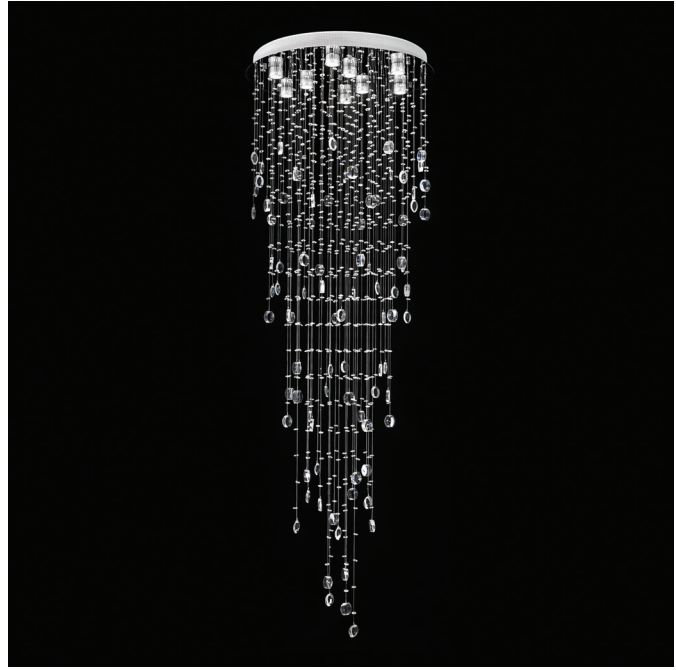

RAINDROP-66 Crystal LED Pendant

Description

RAINDROP-66 Crystal LED Pendant complete with polished chrome backplate and utilising K9 crystal.

Specification Features

Input Voltage: 240V
 Power (W): 9x6W
 IP rating (IP): 20
 Lamp Base: GU10
 CCT: 3000K -5000K
 Dimmable: Yes
GU10 6W LED lamps included (20482)

Diagrams / Additional

Crystal Pendant

Item No.	Variant	Colour
RAINDROP-66	35009	5000K

Additional Globes

Item No.	Variant	Colour
GU10 6W LED LAMP	20481	3000K
GU10 6W LED LAMP	20482	5000K

RAINDROP-86 Crystal LED Pendant

Description

RAINDROP-86 Crystal LED Pendant complete with polished chrome backplate and utilising K9 crystal.

Specification Features

Input Voltage: 240V
 Power (W): 12x6W
 IP rating (IP): 20
 Lamp Base: GU10
 CCT: 3000K -5000K
 Dimmable: Yes
GU10 6W LED lamps included (20482)

Diagrams / Additional

Crystal Pendant

Item No.	Variant	Colour
RAINDROP-66	35010	5000K

Additional Globes

Item No.	Variant	Colour
GU10 6W LED LAMP	20481	3000K
GU10 6W LED LAMP	20482	5000K