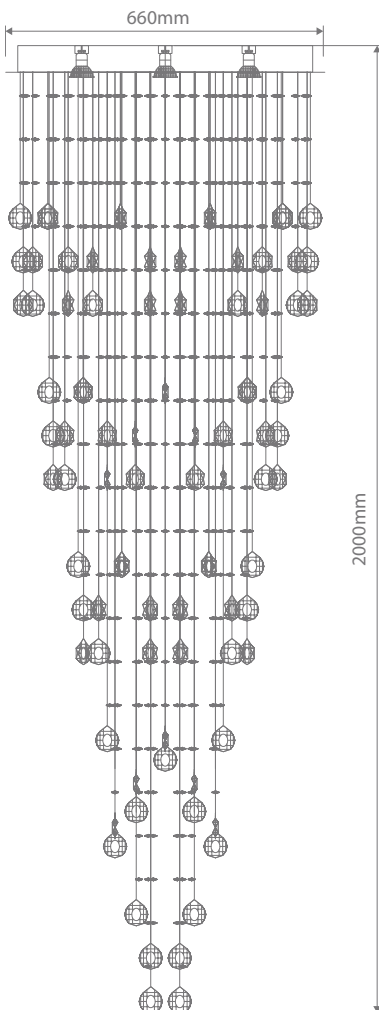

RAINDROP-66 Crystal LED Pendant

Description

RAINDROP-66 Crystal LED Pendant complete with polished chrome backplate and utilising K9 crystal.

Specification Features

Input Voltage: 240V
 Power (W): 9x6W
 IP rating (IP): 20
 Lamp Base: GU10
 CCT: 3000K -5000K
 Dimmable: Yes
GU10 6W LED lamps included (20482)

Diagrams / Additional

Crystal Pendant

Item No.	Variant	Colour
RAINDROP-66	35009	5000K

Additional Globes

Item No.	Variant	Colour
GU10 6W LED LAMP	20481	3000K
GU10 6W LED LAMP	20482	5000K

RAINDROP-86 Crystal LED Pendant

Description

RAINDROP-86 Crystal LED Pendant complete with polished chrome backplate and utilising K9 crystal.

Specification Features

Input Voltage: 240V
 Power (W): 12x6W
 IP rating (IP): 20
 Lamp Base: GU10
 CCT: 3000K -5000K
 Dimmable: Yes
GU10 6W LED lamps included (20482)

Diagrams / Additional

Crystal Pendant

Item No.	Variant	Colour
RAINDROP-66	35010	5000K

Additional Globes

Item No.	Variant	Colour
GU10 6W LED LAMP	20481	3000K
GU10 6W LED LAMP	20482	5000K