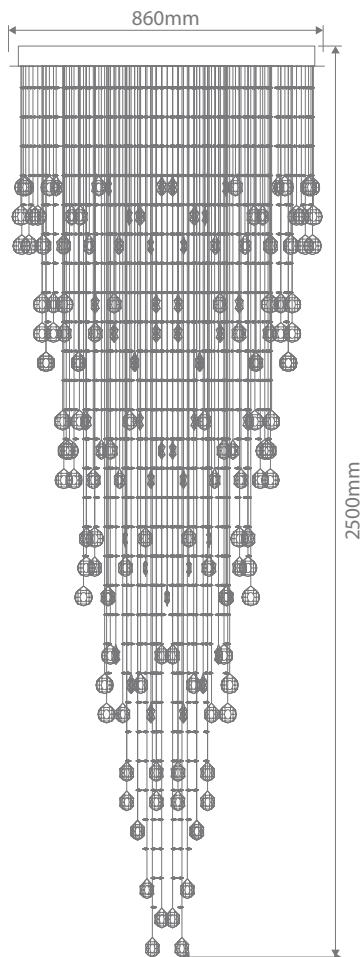

RAINDROP-66 Crystal LED Pendant

Description

RAINDROP-66 Crystal LED Pendant complete with polished chrome backplate and utilising K9 crystal.

Specification Features

Input Voltage: 240V
 Power (W): 9x6W
 IP rating (IP): 20
 Lamp Base: GU10
 CCT: 3000K -5000K
 Dimmable: Yes
GU10 6W LED lamps included (20482)

Diagrams / Additional

Crystal Pendant

Item No.	Variant	Colour
RAINDROP-66	35009	5000K

Additional Globes

Item No.	Variant	Colour
GU10 6W LED LAMP	20481	3000K
GU10 6W LED LAMP	20482	5000K

RAINDROP-86 Crystal LED Pendant

Description

RAINDROP-86 Crystal LED Pendant complete with polished chrome backplate and utilising K9 crystal.

Specification Features

Input Voltage: 240V
 Power (W): 12x6W
 IP rating (IP): 20
 Lamp Base: GU10
 CCT: 3000K -5000K
 Dimmable: Yes
GU10 6W LED lamps included (20482)

Diagrams / Additional

Crystal Pendant

Item No.	Variant	Colour
RAINDROP-66	35010	5000K

Additional Globes

Item No.	Variant	Colour
GU10 6W LED LAMP	20481	3000K
GU10 6W LED LAMP	20482	5000K