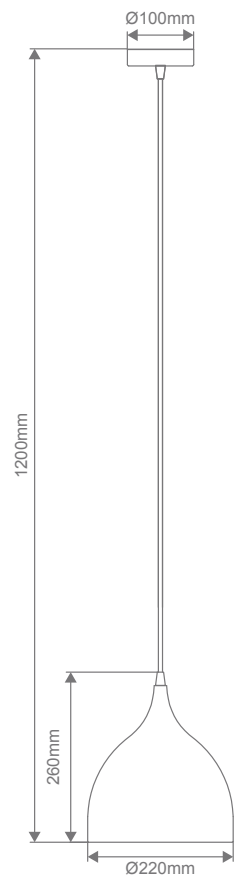

JADE-220 Metal Pendant

Description

Jade metal pendant series offers a contemporary minimalist feel, suitable for hallways, breakfast bench, bedrooms, living rooms, as well as cafes and bars. Available with matching suspension, ceiling canopy, and choice of Brushed Brass, Brushed Copper, Brushed Nickel, Matt Black and Satin White shades.

Specification Features

Input Voltage: 240V
 Power (W): Max 60W
 IP rating (IP): 20
 Requires: 1xE27 Globe. Not included

Diagrams / Additional

Item No.	Variant	Colour Finish
JADE-220	31412	Brushed Brass
	31413	Brushed Copper
	31414	Brushed Nickel
	31415	Black
	31416	White