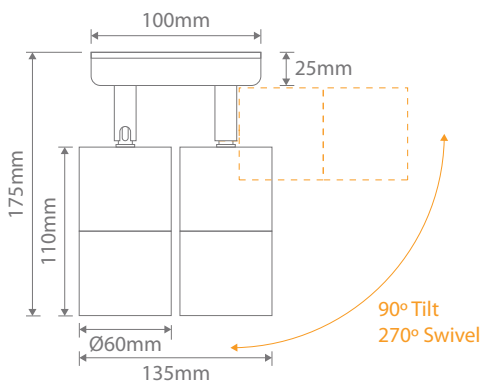

SHADOW-2LT-ADJ

Double Adjustable Wall Light

Description

The SHADOW Series 2 Light Adjustable Wall Light offers a durable weatherproof solution to lighting up larger areas where ambient lighting is required.

Specification Features

Input Voltage: 240V
 Power (W): 2 x 35W Max
 IP rating (IP): 65
 Tilt & Swivel: 90° & 270°
 Lamp: GU10 (Not Included)

Diagrams / Additional

Item No.	Variant	Colour
SHADOW-2LT-ADJ	49055	316 Stainless Steel
	49054	Copper
	49051	Black
	49052	White
	49053	Titanium Silver