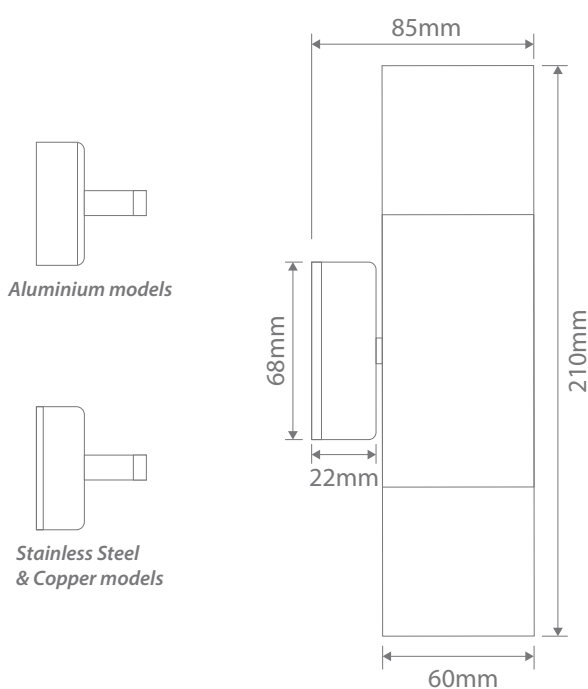

Specification Features

Input Voltage:	240V
Power (W):	2x35W Max
IP rating (IP):	65
Lamp:	GU10 (Not included)

Diagrams / Additional

Copper

Black

White

Titanium Silver

Item No.	Variant	Colour
SHADOW-2LT-WB	49025	Stainless Steel
	49024	Copper
	49021	Black
	49022	White
	49023	Titanium Silver