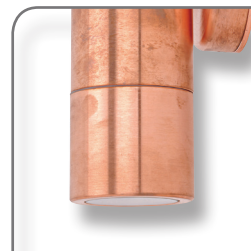

SHADOW-2LT-WB

Up/Down Wall Light

Description

The SHADOW Series 2 Light Up/Down Wall Light offers a durable weatherproof solution to lighting up front facades and wall lighting areas where ambient lighting is required. Provides an upward and downward lighting effect.

Available in solid finishes (316 Stainless Steel and Copper), Anodised Titanium Silver Aluminium and Powder coated Aluminium (Textured Black and White).

Suits a GU10 lamp (not included). Backed by a 2 Year Warranty.

Specification Features

Input Voltage:	240V
Power (W):	2x35W Max
IP rating (IP):	65
Lamp:	GU10 (Not included)

Diagrams / Additional

Copper

Black

White

Titanium Silver

Item No.	Variant	Colour
SHADOW-2LT-WB	49025	Stainless Steel
	49024	Copper
	49021	Black
	49022	White
	49023	Titanium Silver