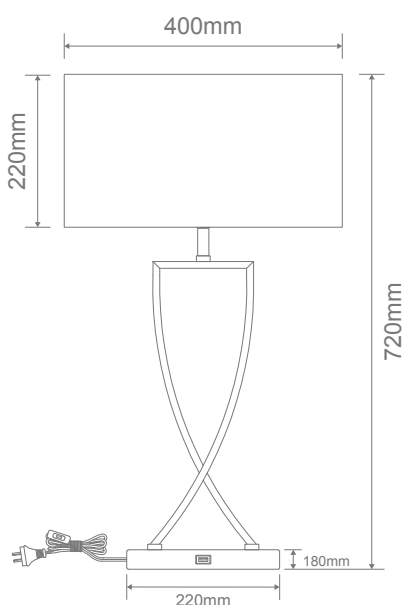

### Description

GIANA-TL table lamp Series is a modern designed square tube base with linen fabric shade, suitable for most interior decors. Additional features include a 2A USB port, which is convenient for charging smart phones and electronic devices. Ideal as a feature lamp in living rooms and bedrooms. Available in the choice of Satin Brass metalware with a black shade, or Satin Chrome metalware with a white shade.

### Specification Features

Input Voltage: 240V  
 Power (W): 60W Max  
 IP rating (IP): 20  
 Lamp Base: E27  
 Requires: 1 x E27 Lamp (Not Included)

### Diagrams / Additional

Depth of shade is 160mm

Item No.	Variant		Lamp Base
	Satin Brass	Satin Chrome	
GIANA-TL	22542	22543	E27