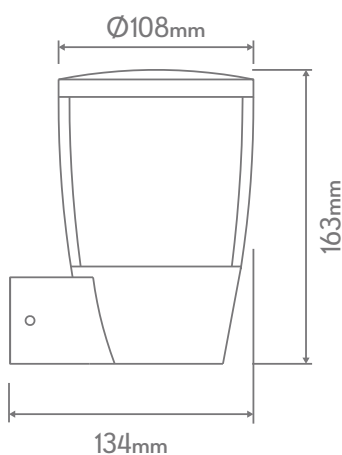

CASA Wall Light

Description

The CASA is a modern and decorative IP54 Wall light that is designed to be durable and weatherproof, while offering an attractive solution to front entry or back patio areas where ambient feature lighting is required. Featuring a Black, White or Dark Grey powder coated Aluminium frame, with an opal glass diffuser. Backed by our 12 Month Replacement Warranty.

Specification Features

Input Voltage: 240V
 Power (W): 35W Max
 IP rating (IP): 54
 Lamp Base: E27

Diagrams / Additional

Item No.	Variant			Lamp Base
	Blk	Dgr	Wht	
CASA	10713	10717	10716	E27