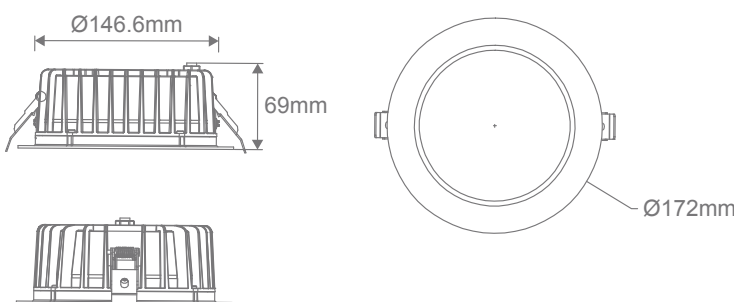

### Specification Features

Input Voltage:	240V
Power (W):	25
IP rating (IP):	IP65**
Lumens (lm):	Warm White 3000K - 2250lm Neutral White 4000K - 2400lm White 5700K - 2300lm
LED type:	SMD
CCT:	3000K - 4000K - 5700K
CRI:	≥90
Beam angle (°):	90°
Dimmable:	Yes*
Lifespan (hrs):	50,000hrs
Cutout (Ø):	Ø150-165mm

### Diagrams / Additional

Cutout: Ø150-165mm

Item No.	Variant		CCT
	Whr	Blk	
NEO-PRO-25-REC	20918	20917	TRIO
	DALI		
	21609	21610	TRIO