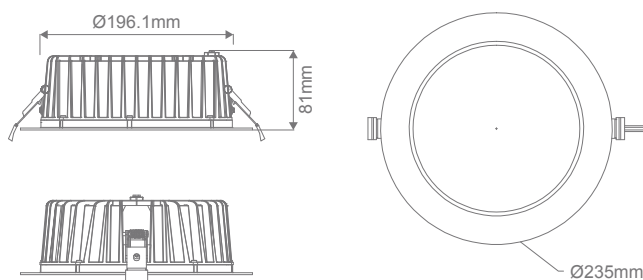

Now with TRIO, the added option of changing the colour temperature output of the downlight with a dip switch at the back of the fitting.

Specification Features

Input Voltage:	240V
Power (W):	35
IP rating (IP):	IP65**
Lumens (lm):	Warm White 3000K - 3200lm Neutral White 4000K - 3400lm White 5700K - 3300lm
LED type:	SMD
CCT:	3000K - 4000K - 5700K
CRI:	≥90
Beam angle (°):	90°
Dimmable:	Yes*
Lifespan (hrs):	50,000hrs
Cutout (Ø):	Ø200-220mm

*Fully dimmable with suitable dimmers.

**IP65 from front only.

Diagrams / Additional

Cutout: Ø200-220mm

Item No.	Variant		CCT
	Wht	Blk	
NEO-PRO-35-REC	20920	20919	TRIO
	DALI		
	21611	21612	TRIO