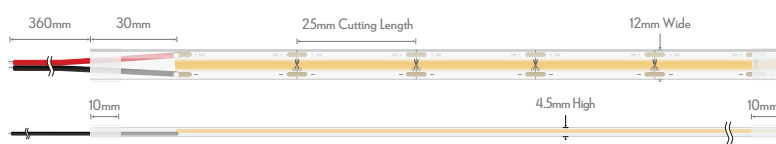

#### Description

The PLEX-COB series of LED strip incorporates the latest in LED COB chip technology, with true dotless appearance utilising 640 LEDs per metre. Operating on 24V DC allows for less resistive heat and longer run lengths. Choose from IP54 Indoor Strip including wet areas, or for waterproof installations, the IP67 Strip with silicon coating. Longer areas of weldless joints provide a more reliable solution avoiding breaks in continuity. A range of wattage per metre options from 5W, 10W, 15W and 20W covers all desirable light output levels for your desired area. High CRI90 chips provide excellent colour rendering while providing a smooth and seamless linear lighting for a clean and minimalistic look. The PLEX-COB series come with a choice of single colour 3000K Warm White, 4000K Neutral White and 5000K White for your residential or commercial linear lighting project applications. A comprehensive range of optional accessories including fast fix connectors, and L-joint connectors are available for complex installations. Ideal for kitchens, bathrooms, laundry, bars, restaurants, and all indoor highlighting applications.

#### Specification Features

Input Voltage:	24V DC
Per Metre Power (W):	10W
IP rating (IP):	IP67
Per Metre Lumen Output (lm):	Warm White 3000K - 760lm Neutral White 4000K - 850lm White 5000K - 850lm
LED type:	COB - 640 LED Per Metre
CCT:	3000K - 4000K - 5000K
CRI:	≥90
Beam angle (°):	180°
Dimmable:	Yes**
Lifespan (hrs):	50,000hrs
Wiring:	Parallel
Cutting Increment/Sections:	25mm
Requires:	24V DC Constant Voltage LED Driver

#### Diagrams / Additional

Item No.	Variant			CCT
	Per Mt	20M	50M	
PLEX-COB-10-IP67	24045	24059	24073	3000K
	24046	24060	24074	4000K
	24047	24061	24075	5000K

Max Run Length: 5M