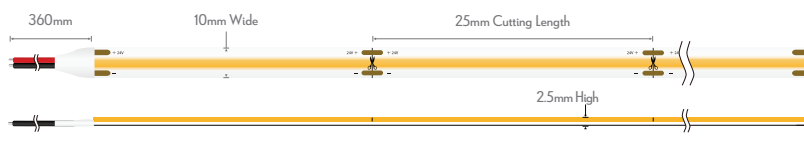

### Specification Features

Input Voltage:	24V DC
Per Metre Power (W):	10W
IP rating (IP):	IP54**
Per Metre Lumen Output (lm):	Warm White 3000K - 900lm Neutral White 4000K - 900lm White 5000K - 1000lm
LED type:	COB - 640 LED Per Metre
CCT:	3000K - 4000K - 5000K
CRI:	≥90
Beam angle (°):	180°
Dimmable:	Yes***
Lifespan (hrs):	50,000hrs
Wiring:	Parallel
Cutting Increment/Sections:	25mm
Requires:	24V DC Constant Voltage LED Driver

PLEX-COB-LCCON

PLEX-COB-LCON

PLEX-COB-SCON

PLEX-COB-FCCON

### Diagrams / Additional

Item No.	Variant			CCT
	Per Mt	20M	50M	
PLEX-COB-10	24003	24017	24031	3000K
	24004	24018	24032	4000K
	24005	24019	24033	5000K
Max Run Length: 5M				
PLEX-COB	LCCON	LCON	SCON	FCCON
	23991	23993	23990	23992