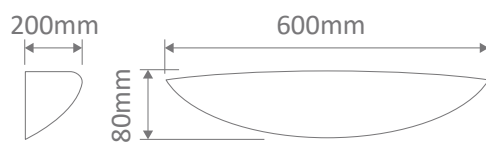

BF-7578

Ceramic Wall Uplight

Description

Raw ceramic wall light. Ceramic areas can be painted with any water based paint. Made in Italy. Raw Ceramic.

Specification Features

Input Voltage: 240V AC
Power (W): 60W
Lifespan (hrs): 50,000hrs

Requires 1xE27 Lamp

Diagrams / Additional

Item No.	Variant	Colour
BF-7578	11044	Raw Ceramic