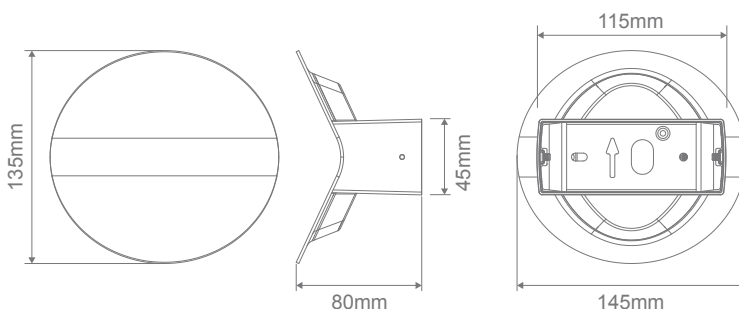

Diagrams / Additional

Item No.	Variant		CCT
	Blk	Wht	
DEENS-8	22679	22680	TRIO