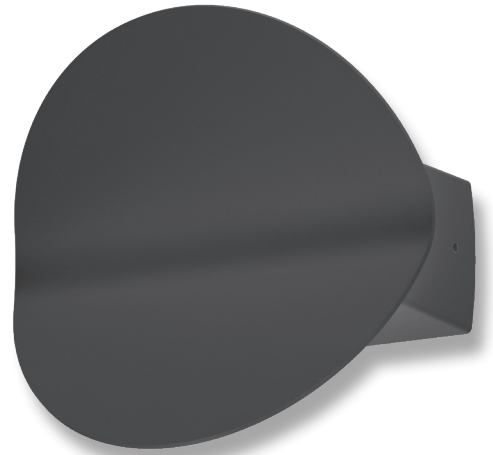

DEENS 8 LED Wall Light

Description

The DEENS-8 is a modern upward and downward indirect IP20 Interior Wall light that is designed to offer low glare with no direct light, while offering an attractive up and down lighting effect to interior wall areas where ambient soft glow lighting is required. Tricolour switchable: choose between Warm White 3000K, Neutral White 4000K, or White 5700K colour temperatures with the flick of a dip switch. Featuring a Black or White powder coated Aluminium frame, with an opal polycarbonate diffuser. Complete with Flicker Free Driver to avoid light flickering in videos. Fully dimmable with suitable dimmers. Backed by our 3 Year Replacement Warranty.

Specification Features

Input Voltage:	240V
Power (W):	8W
IP rating (IP):	20
Lumens (lm):	Warm White 3000K - 600lm Neutral White 4000K - 680lm White 5700K - 700lm
LED type:	SMD
CCT:	3000K - 4000K - 5700K
CRI:	≥80
Beam angle (°):	160°
Dimmable:	Yes*
Lifespan (hrs):	50,000hrs