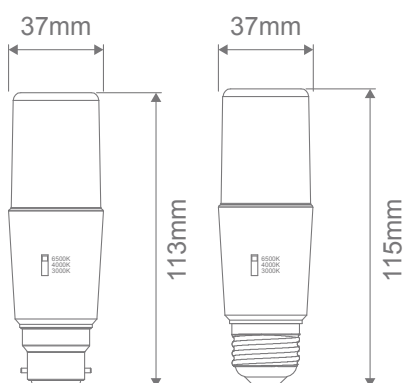

Diagrams / Additional

Item No.	Variant		CCT
	E27	B22	
KEY-T40-TRIO	65118	65120	TRIO