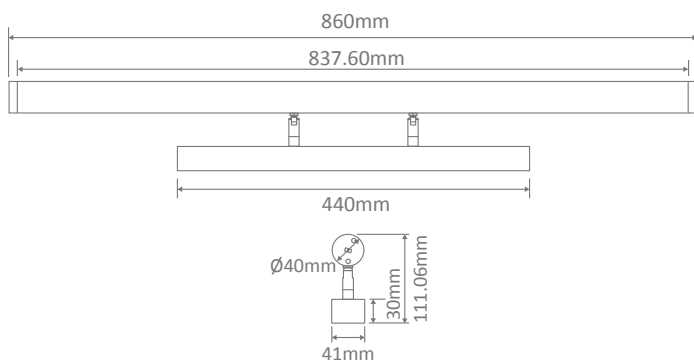

Diagrams / Additional

Item No.	Variant	Colour	CCT
MIRROR-15	12011	Black	TRIO
	12013	Chrome	TRIO
	12015	Satin Chrome	TRIO
	12017	White	TRIO
	12019	Satin Brass	TRIO