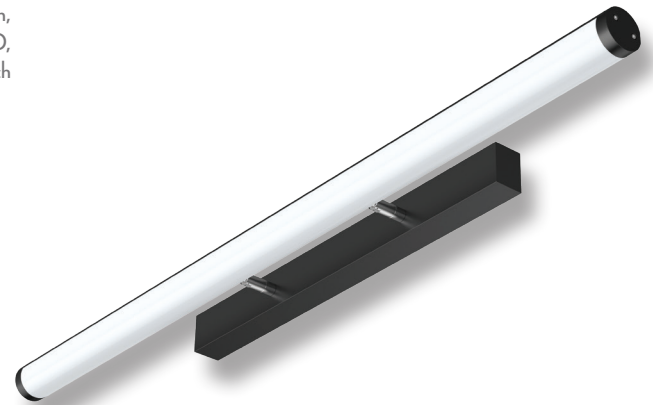

MIRROR-15 LED Wall Light

Description

The Mirror-15 LED tubular wall light incorporates a ridged aluminium body and tubular opal-frost polycarbonate diffuser, complete with chrome adjustable knuckles. A new modern design, ideal for illuminating mirrors, pictures or any wall lighting application. Also available with TRIO, the added option of changing the colour temperature of the wall light with a small dip switch on the side end cap.

Specification Features

Input Voltage:	240V AC
Power (W):	15W
IP rating (IP):	IP40
Lumens (lm):	Warm White 3000K - 1590lm Neutral White 4000K - 1718lm White 5700K - 1845lm
LED type:	SMD
CCT:	3000K - 4000K - 5700K (Switchable)
CRI:	≥80
Beam angle (°):	120°
Dimmable:	No
Lifespan (hrs):	50,000hrs

Diagrams / Additional

Item No.	Variant	Colour	CCT
MIRROR-15	12011	Black	TRIO
	12013	Chrome	TRIO
	12015	Satin Chrome	TRIO
	12017	White	TRIO
	12019	Satin Brass	TRIO