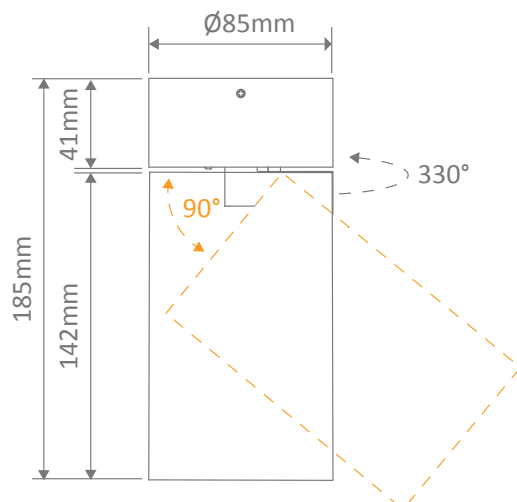

Diagrams / Additional

Item No.	Variant		CCT
	Blk	Wht	
PISTOL-15	20365	20366	TRIO