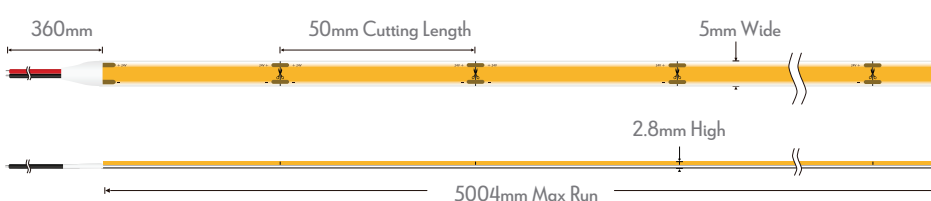

Diagrams / Additional

Item No.	Variant	CCT
PLEX-MICRO-8W	24118	2700K
	24162	3000K
	24163	4000K
	24164	5000K