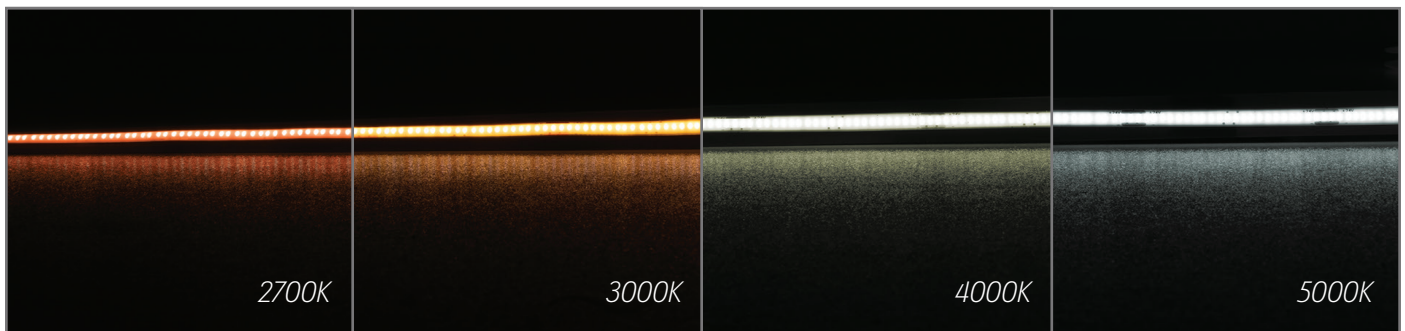

Plex-MICRO Micro Width LED Strip

Description

The PLEX-MICRO series is a specially designed micro-width LED Strip that offers applications where small spaces require smaller than 10mm widths. Incorporates the latest in LED COB chip technology, with true dotless appearance utilising 480 LEDs per metre. Operating on 24V DC allows for less resistive heat and longer run lengths. Choose from IP54 Indoor Strip including wet areas, or for waterproof installations. Longer areas of weldless joints provide a more reliable solution avoiding breaks in continuity. Available in 8W per metre, which provides a bright and desirable light output for your desired area. High CRI90 chips provide excellent colour rendering while providing a smooth and seamless linear lighting for a clean and minimalistic look. The PLEX-MICRO series come with a choice of single colour 2700K Extra Warm White, 3000K Warm White, 4000K Neutral White and 5000K White for your residential or commercial linear lighting project applications. A comprehensive range of optional accessories including fast fix connectors, and L-joint connectors are available for complex installations. Ideal for kitchens, bathrooms, laundry, bars, restaurants, and all indoor highlighting applications.

Specification Features

Input Voltage:	24V DC
Wattage Per Metre:	8W
Beam angle:	180°
CCT:	2700K, 3000K, 4000K & 5000K
Light Source:	COB LED
Lumen Output:	Extra Warm White 2700K - 540lm/m Warm White 3000K - 640lm/m Neutral White 4000K - 680lm/m White 5000K - 720lm/m
CRI:	≥90
Number of LED Per Metre:	560
Wiring:	Parallel
IP Rating:	IP54
Cutting Increments/Sections:	50mm
Requires:	24V DC Constant Voltage LED Driver
Dimmable:	Yes**
IES files:	Yes
Continuous Run:	5m Max (one end driver feed) 10m (two end driver feed)
Operating Temperature:	-20°C to 50°C