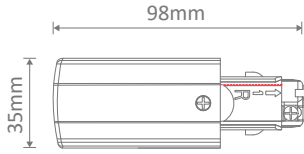

Trak-3 Accessories

Trak-3-LRE