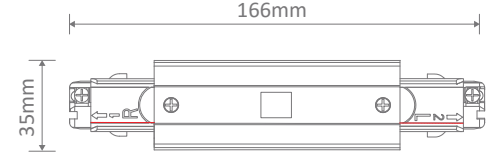

Trak-3-CFLJ