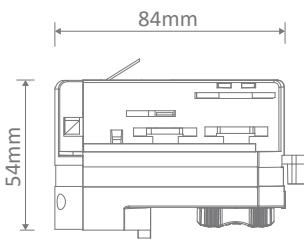

Trak-3-ADA