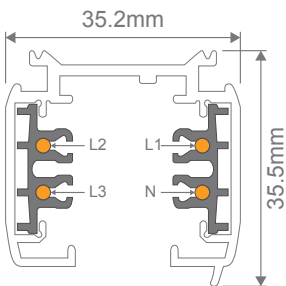

### Diagrams / Additional

| Item No.   | Variant |       | Length |
|------------|---------|-------|--------|
|            | Black   | White |        |
| TRAK-3-S1M | 22152   | 22153 | 1M     |
| TRAK-3-S2M | 22150   | 22151 | 2M     |
| TRAK-3-S3M | 22154   | 22155 | 3M     |

- (LRE) Live Right End
- (LLE) Live Left End
- (DE) Dead End
- (SLJ) Straight Live Joiner
- (CFLJ) Centre Feed Live Joiner
- (LLJ) L Shape Live Joiner
- (RLJ) L Shape Live Joiner
- (SDJ) Straight Dead Joiner
- (TLLJ) T Shape Left Live Joiner
- (TRLJ) T Shape Right Live Joiner
- (ADA) Adaptor