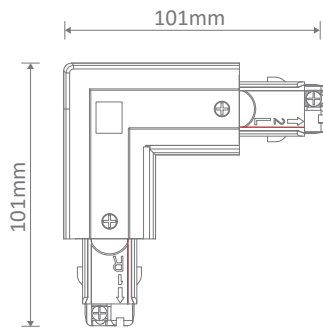

- (LRE) Live Right End
- (LLE) Live Left End
- (DE) Dead End
- (SLJ) Straight Live Joiner
- (CFLJ) Centre Feed Live Joiner
- (LLJ) L Shape Live Joiner
- (RLJ) L Shape Live Joiner
- (SDJ) Straight Dead Joiner
- (TLLJ) T Shape Left Live Joiner
- (TRLJ) T Shape Right Live Joiner
- (ADA) Adaptor

## Trak-3 Accessories

Trak-3-LRE

Trak-3-DE

Trak-3-CFLJ

Trak-3-LLE

Trak-3-SLJ

Trak-3-SDJ

Trak-3-ADA