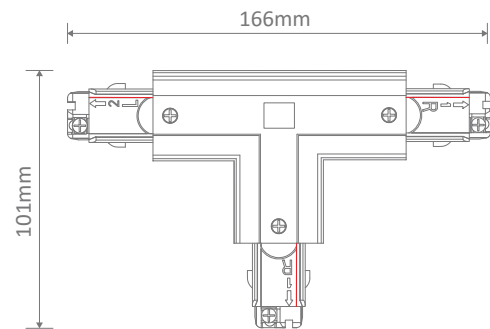

Trak-3-TLLJ

Item No.	Variant	
	Black	White
TRAK-3-LRE	22156	22157
TRAK-3-LLE	22158	22159
TRAK-3-DE	22160	22161
TRAK-3-SLJ	22162	22163
TRAK-3-LLJ	22164	22165
TRAK-3-LRLJ	22166	22167
TRAK-3-CFLJ	22188	22189

Item No.	Variant	
	Black	White
TRAK-SDJ	22170	22171
TRAK-3-TLLJ	22176	22177
TRAK-3-TRLJ	22178	22179
TRAK-3-ROD	22182	22183
TRAK-3-SUS-1.5M	22184	22185
TRAK-3-SUS-3M	22190	22191
TRAK-3-ADA	22186	22187