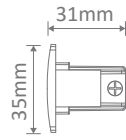

Trak-3 Accessories

Trak-3-DE

Item No.	Variant	
	Black	White
TRAK-3-LRE	22156	22157
TRAK-3-LLE	22158	22159
TRAK-3-DE	22160	22161
TRAK-3-SLJ	22162	22163
TRAK-3-LLJ	22164	22165
TRAK-3-LRLJ	22166	22167
TRAK-3-CFLJ	22188	22189

Item No.	Variant	
	Black	White
TRAK-SDJ	22170	22171
TRAK-3-TLLJ	22176	22177
TRAK-3-TRLJ	22178	22179
TRAK-3-ROD	22182	22183
TRAK-3-SUS-1.5M	22184	22185
TRAK-3-SUS-3M	22190	22191
TRAK-3-ADA	22186	22187