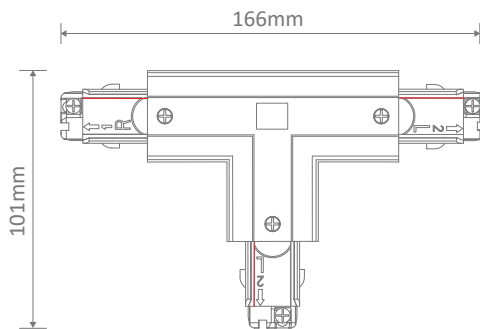

Trak-3-TRLJ