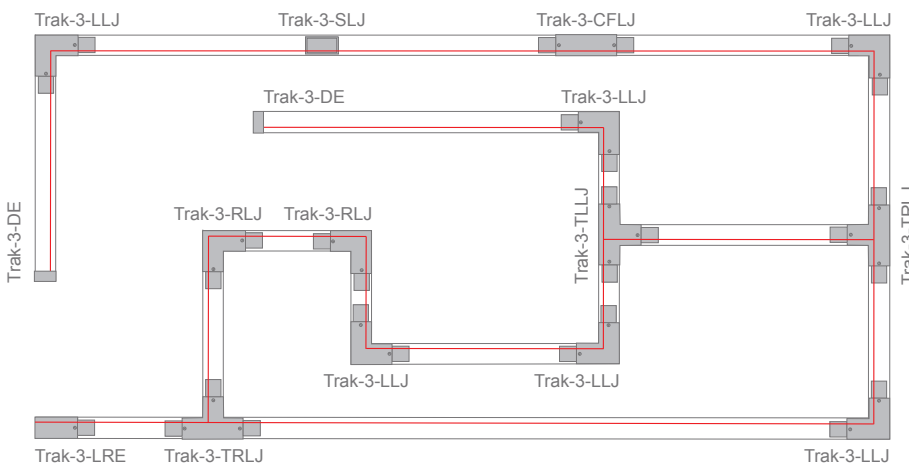

### Description

3 circuit track and accessories are designed for easy ceiling or wall mounting applications. Lighting tracks can be installed at any required height, and are capable of high power loads. The modular system provides the lighting designer with a flexible solution to any commercial or residential indoor lighting requirement.

### Diagrams / Additional

| Item No.   | Variant |       | Length |
|------------|---------|-------|--------|
|            | Black   | White |        |
| TRAK-3-S1M | 22152   | 22153 | 1M     |
| TRAK-3-S2M | 22150   | 22151 | 2M     |
| TRAK-3-S3M | 22154   | 22155 | 3M     |

- (LRE) Live Right End
- (LLE) Live Left End
- (DE) Dead End
- (SLJ) Straight Live Joiner
- (CFLJ) Centre Feed Live Joiner
- (LLJ) L Shape Live Joiner
- (RLJ) L Shape Live Joiner
- (SDJ) Straight Dead Joiner
- (TLLJ) T Shape Left Live Joiner
- (TRLJ) T Shape Right Live Joiner
- (ADA) Adaptor