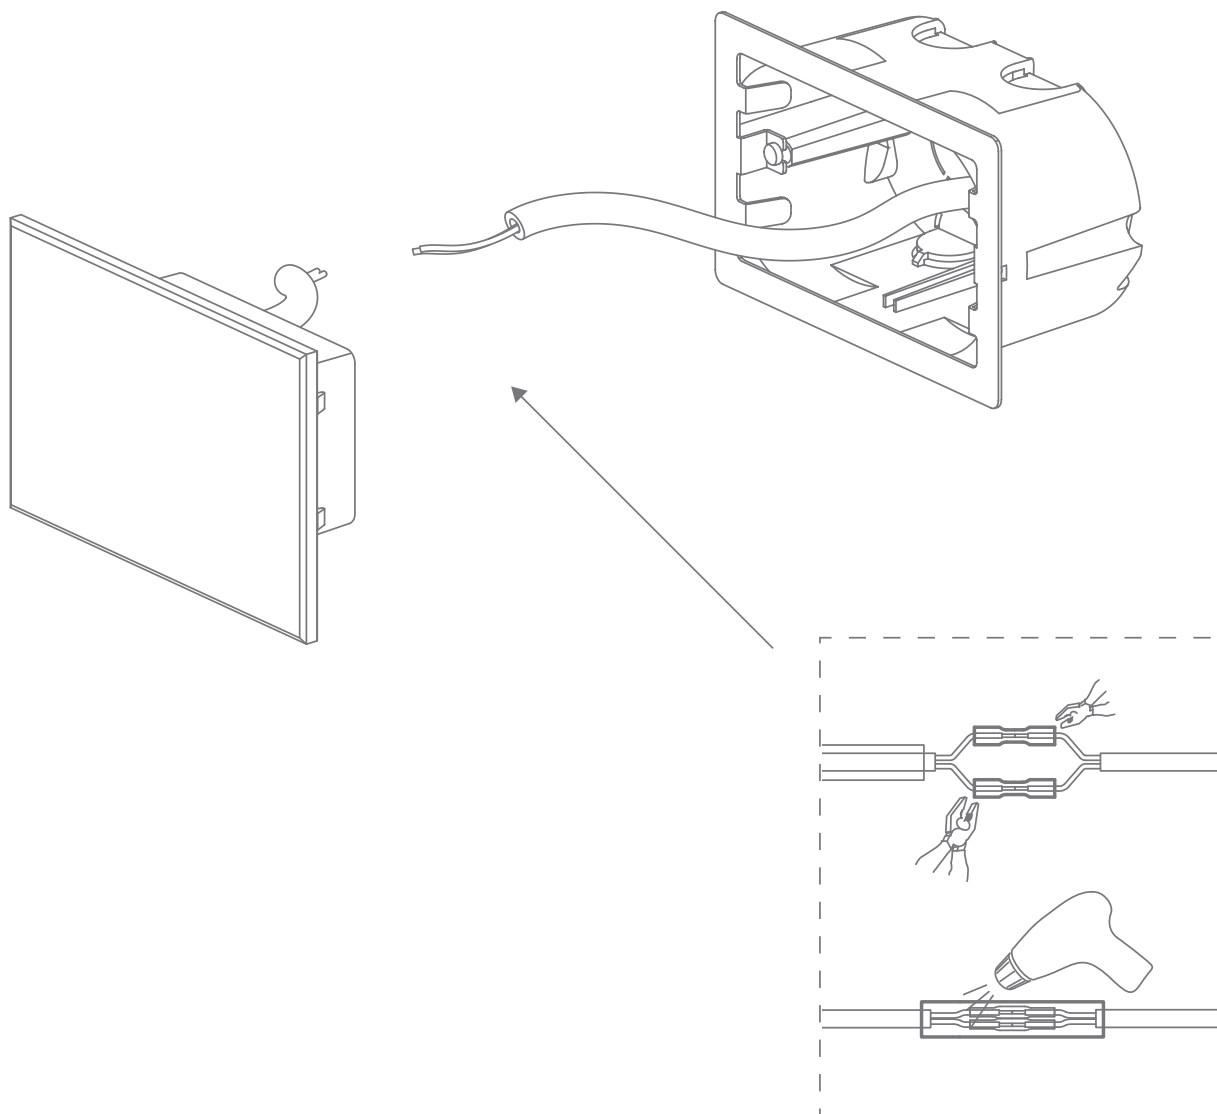

### ZONE-2

Date: 11/2018

Variant	Item No.	Description
19720	ZONE-2-WW	2W LED Recessed wall light, white glass. 3000K warm white.
19721	ZONE-2-W	2W LED Recessed wall light, white glass. 5000K white.

Thank you for purchasing your new LED ZONE-2, Please take the time to read and understand the instruction sheet below. Failure to do so may void warranty.

### Specifications

Voltage:	240V AC	Lumen (±5%):	Warm White 3000K - 70lm White 5000K - 80lm	Operating Temp:	-20°~45°
Power:	2W	CCT:	3000K - 5000K	CRI:	≥80
IP Rating:	IP65	Lifespan:	50,000 hrs	Dimmable:	No
Cutout:	Ø68mm				