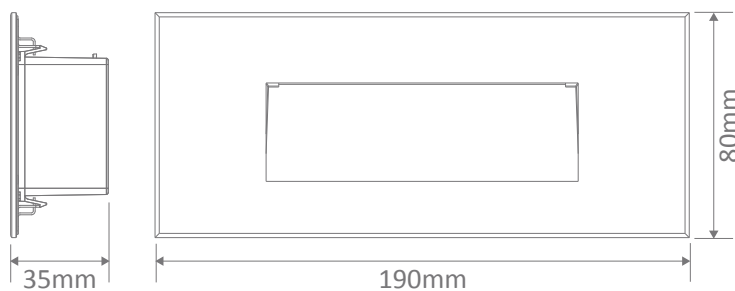

ZONE-5 LED Steplight

Description

The Zone series of LED Step Lights features a high quality injection moulded polycarbonate frame available in 3 sizes and 2 colour temperatures Warm White and Cool White. Featuring a solid tempered glass fascia, the Zone series will provide excellent downward illumination for your home ideal for lighting up stairwells, corridors and pathways. With the additional benefit of being IP65, this product can be used for both indoor and outdoor applications to provide the perfect look to your contemporary home or commercial application for many years to come, all backed by our Domus Lighting 3 year replacement warranty for peace of mind.

Specification Features

Input Voltage:	240V AC
Power (W):	5W
IP rating (IP):	IP65
Lumens (lm):	Warm White 3000K - 280lm White 5000K - 320lm
LED type:	SMD
CCT:	3000K - 5000K
CRI:	≥80
Dimmable:	No
Lifespan (hrs):	50,000hrs
Cutout:	160mm x Ø68mm
Double Insulated:	Yes

Diagrams / Additional

Cutout: 160mm x 68mm

Item No.	Variant	Colour Temperature
ZONE-5	19724	3000K
	19725	5000K