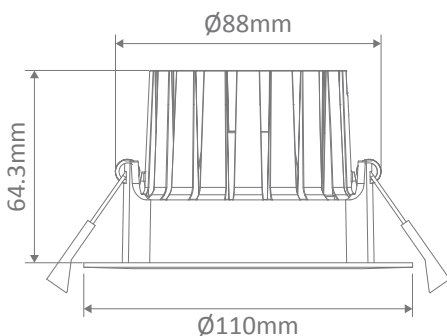

Specification Features

Input Voltage:	240V
Power (W):	13W
IP rating (IP):	65**
Lumens (lm):	Warm White 3000K - 1130lm Neutral White 4000K - 1300lm White 5000K - 1220lm
LED type:	COB
CCT:	3000K - 4000K - 5000K (Switchable)
CRI:	≥90
Beam angle (°):	60°
Dimmable:	Yes*
Lifespan (hrs):	50,000hrs
Cutout (Ø):	Ø90-95mm

*Fully dimmable with suitable dimmers.

**Downlight housing has been tested and is rated at IP65.

Test conducted in an installed application from the underside of the downlight.

Diagrams / Additional

Cutout: Ø90-95mm

Item No.	Variant		Beam Angle	CCT
	Blk	Wht		
AQUA-13	21272	21273	60°	TRIO
	DALI			
	21289	21290	60°	TRIO