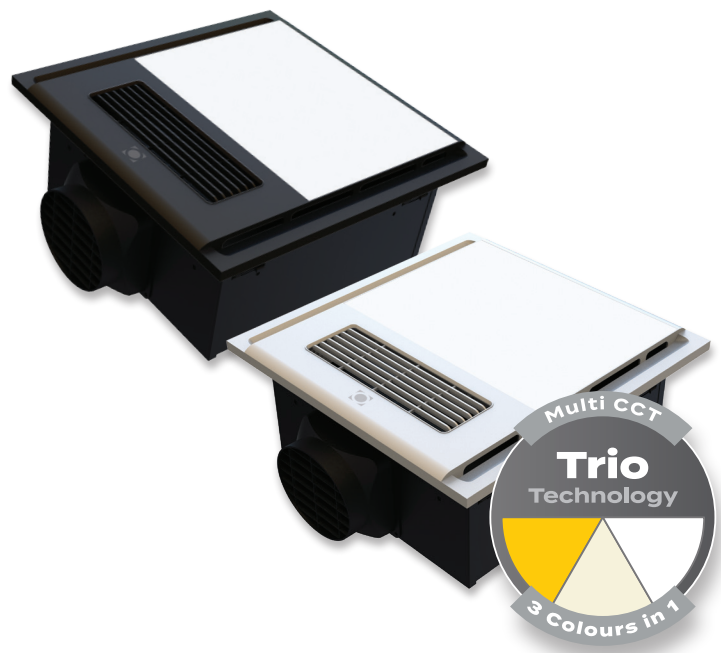

Domus PTC Bathroom Heaters feature an advanced safety feature where the unit will automatically shut off after two hours in case it is left on accidentally. If the unit runs for two hours continuously, a safety function will automatically turn it off. This setting can be overridden and reset by pressing any switch on the controller within this two-hour period. Ideal for new and existing installations with a larger 390x390mm fascia frame, and a cutout size of 330x350mm, which will cover most existing 2 and 4 Heat Infrared Bathroom Heater models. Accessories include Digital Controller Wall Controller, 3M Flexible Duct, and Exterior Grille. All Domus PTC Bathroom Heaters are backed by our 5 Year In-Home Warranty.

Specification Features

Input Voltage:	240V AC		
Power (W):	2250W		
Motor Wattage (W):	60W AC		
Fan Size:	60W		
Air Extraction:	300m³/h		
Heat Wattage:	2150W		
Heat Type:	PTC Heating Element		
Light Wattage:	12W LED		
IP Rating (IP):	IPX2		
Decibel Rating (dB):	≤46dB		
CCT:	3000K - 4000K - 5000K (Changeable)		
Lumen Output	3000K 850lm	4000K 950lm	5000K 900lm
CRI:	≥80		
Cutout:	330x350mm		
Fascia Size:	390x390mm		
Duct Size:	100mm		
Product Weight:	5.6Kg		

Accessories: 6-Switch Digital Wall Controller, 3M Flexible Duct, Exterior Grille