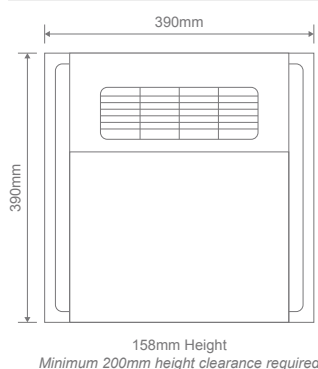

Diagrams / Additional

Item No.	Variant		CCT
	Whit	Blk	
HEATCORE	56024	56025	TRIO